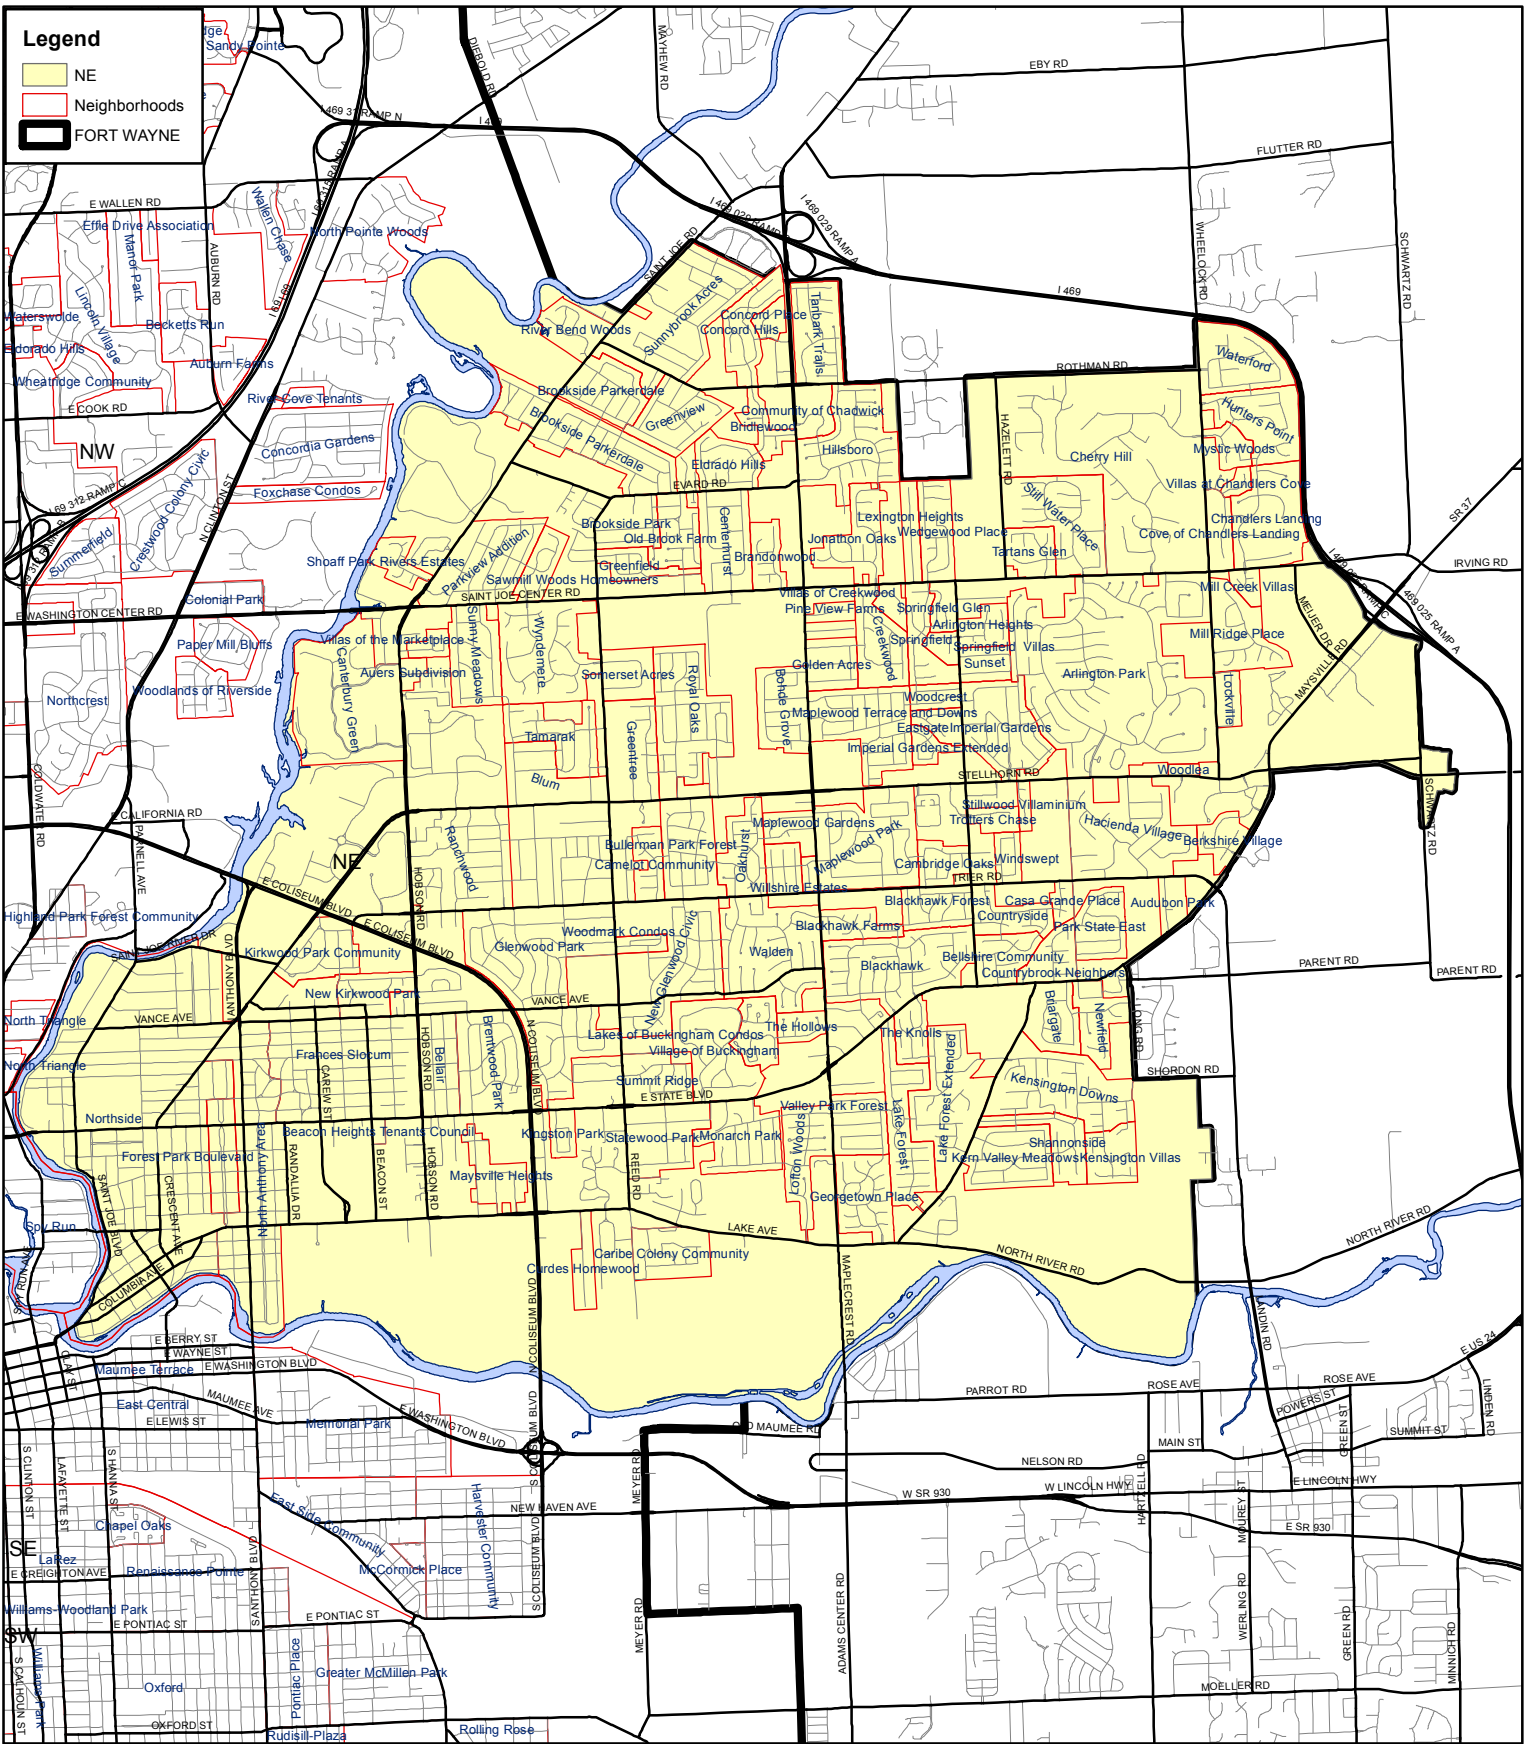

NORTHEAST QUADRANT

Although strict accuracy standards have been employed in the compilation of this map, Fort Wayne City CDD GIS does not warrant or guarantee the accuracy of the information contained herein and disclaims any and all liability resulting from any error or omission in this map.

North American Datum 1983
State Plane Coordinate System, Indiana East

Created Dec. 8, 2011 / updated Jan. 8, 2013
Filepath: 0:/cd/neighborhoods/quadrants_ne_my
PDF file path: 0:/cd/neighborhoods/arcmap_pdf/quadrants_ne
FW CDD GIS