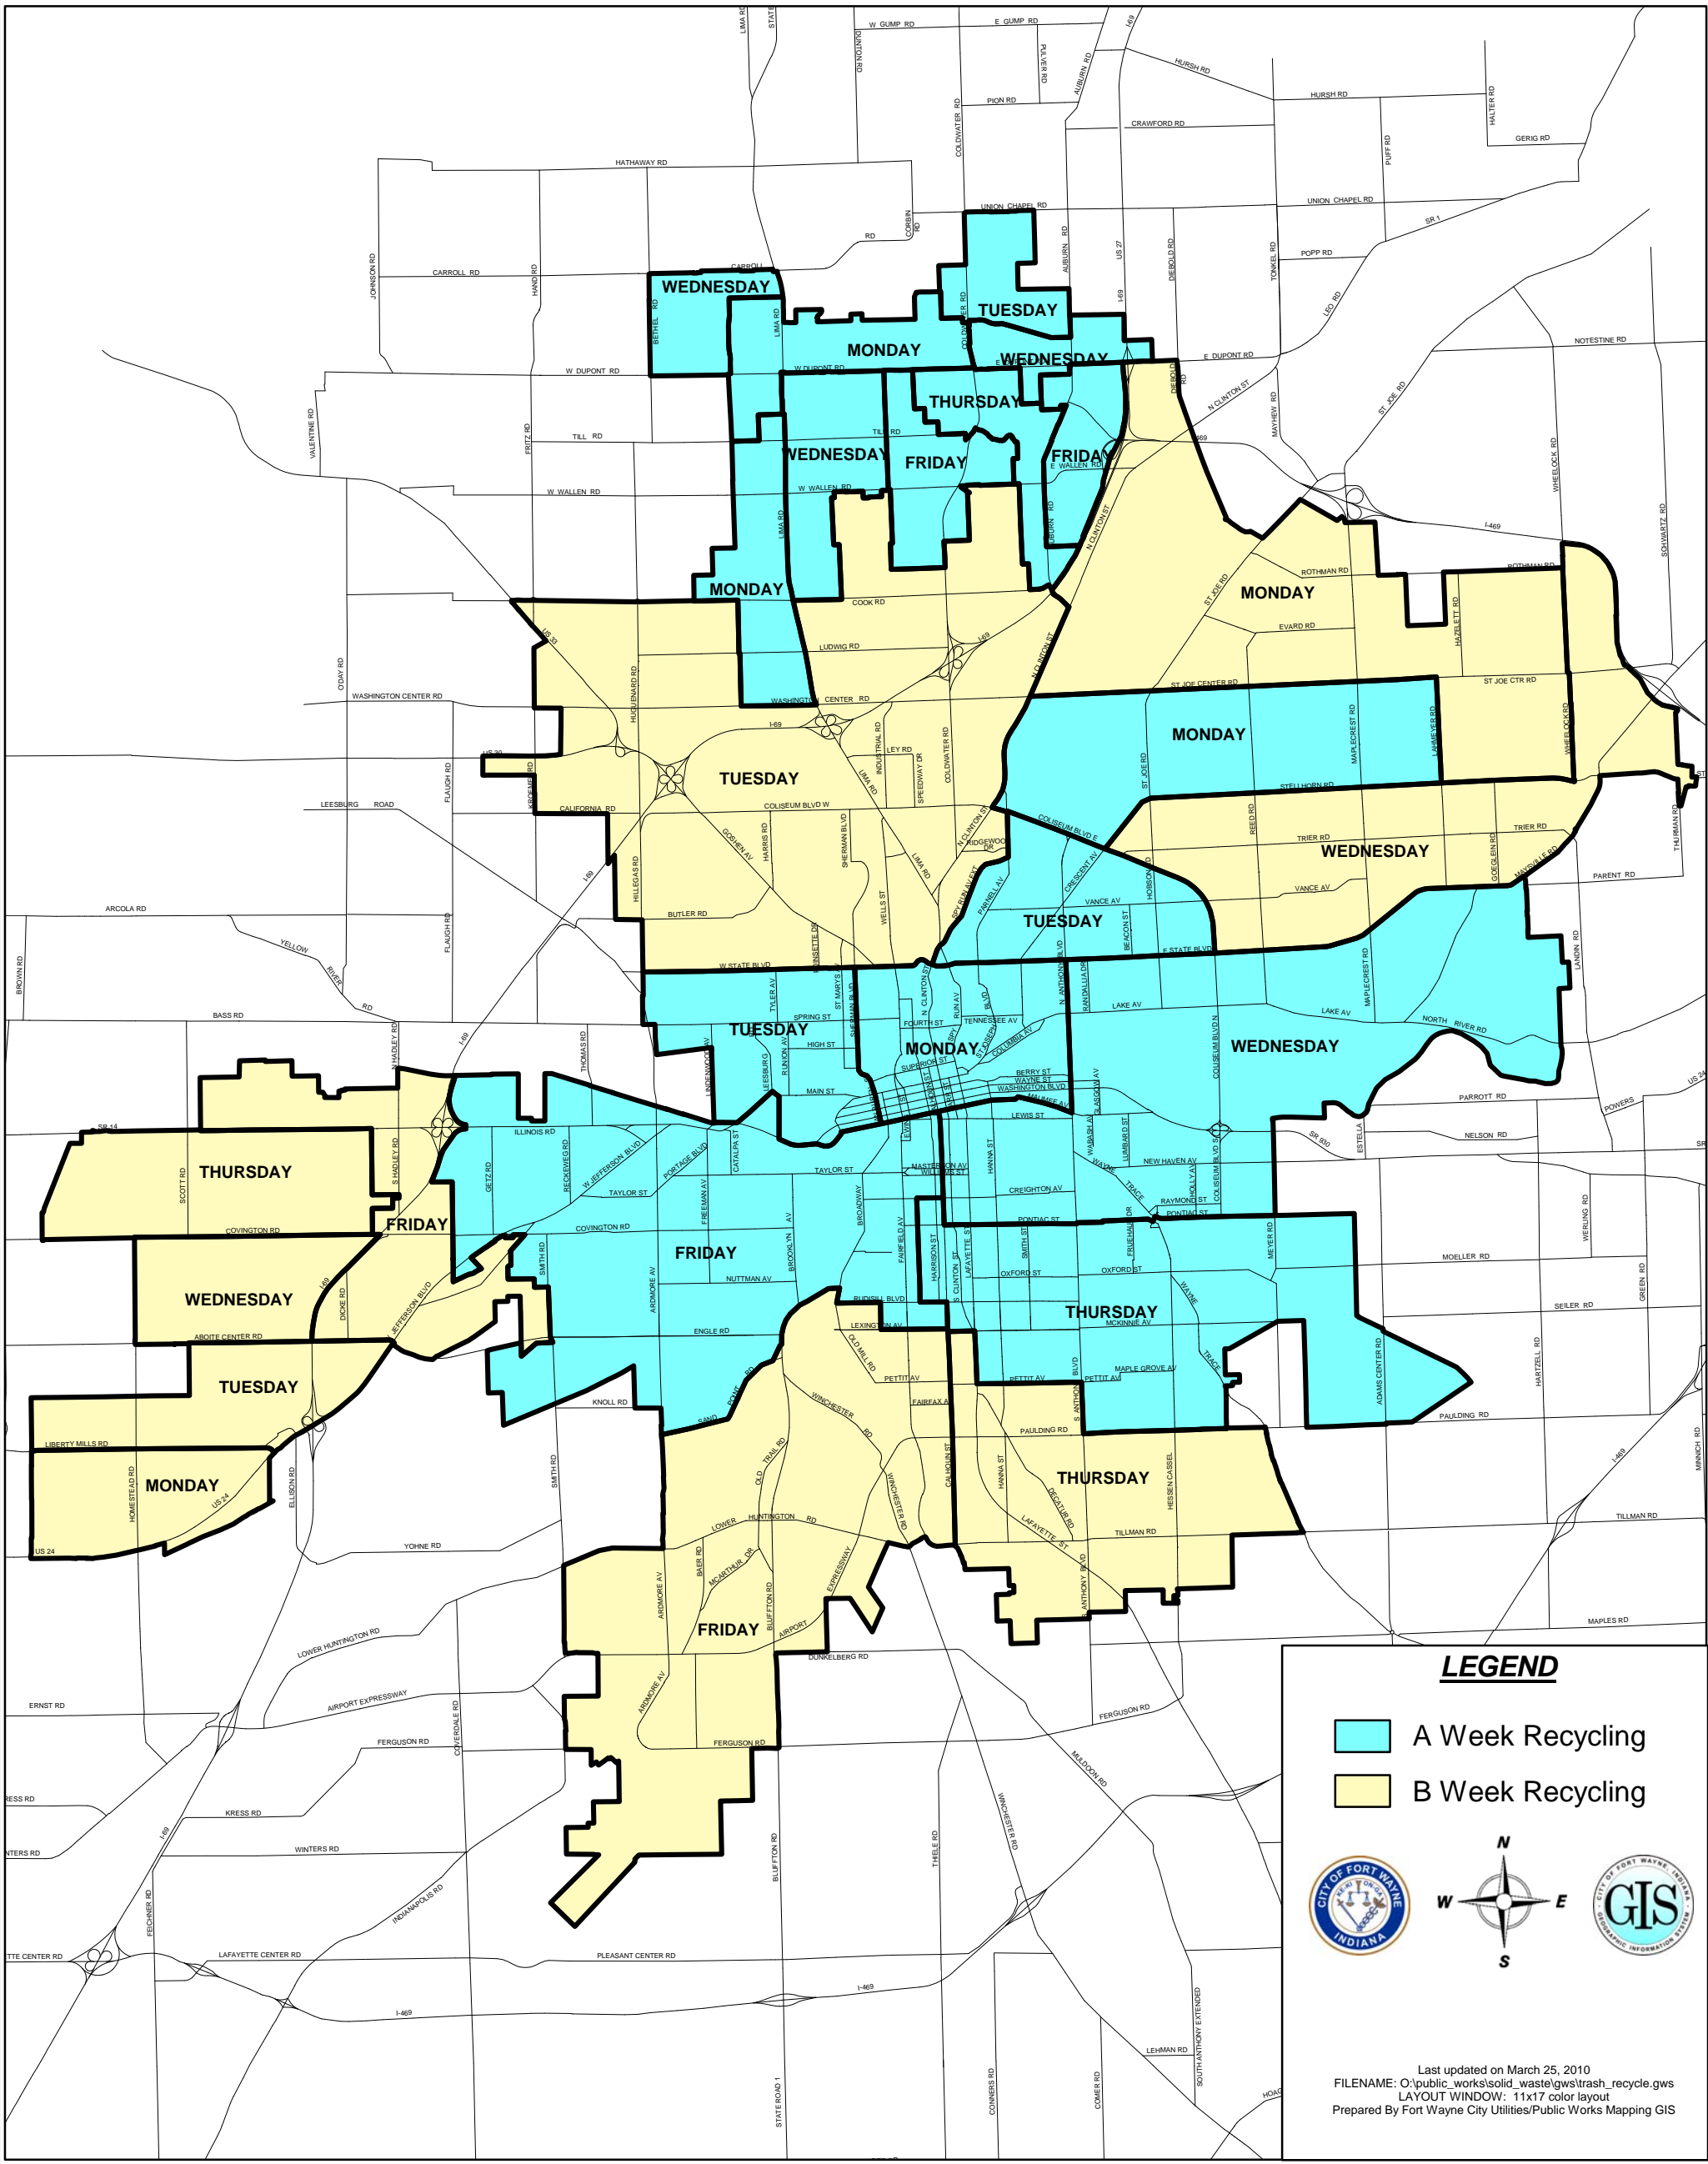

CITY OF FORT WAYNE GARBAGE & RECYCLING COLLECTION DAYS

LEGEND

- A Week Recycling
- B Week Recycling

Last updated on March 25, 2010
 FILENAME: O:\public_works\solid_waste\gws\trash_recycle.gws
 LAYOUT WINDOW: 11x17 color layout
 Prepared By Fort Wayne City Utilities/Public Works Mapping GIS