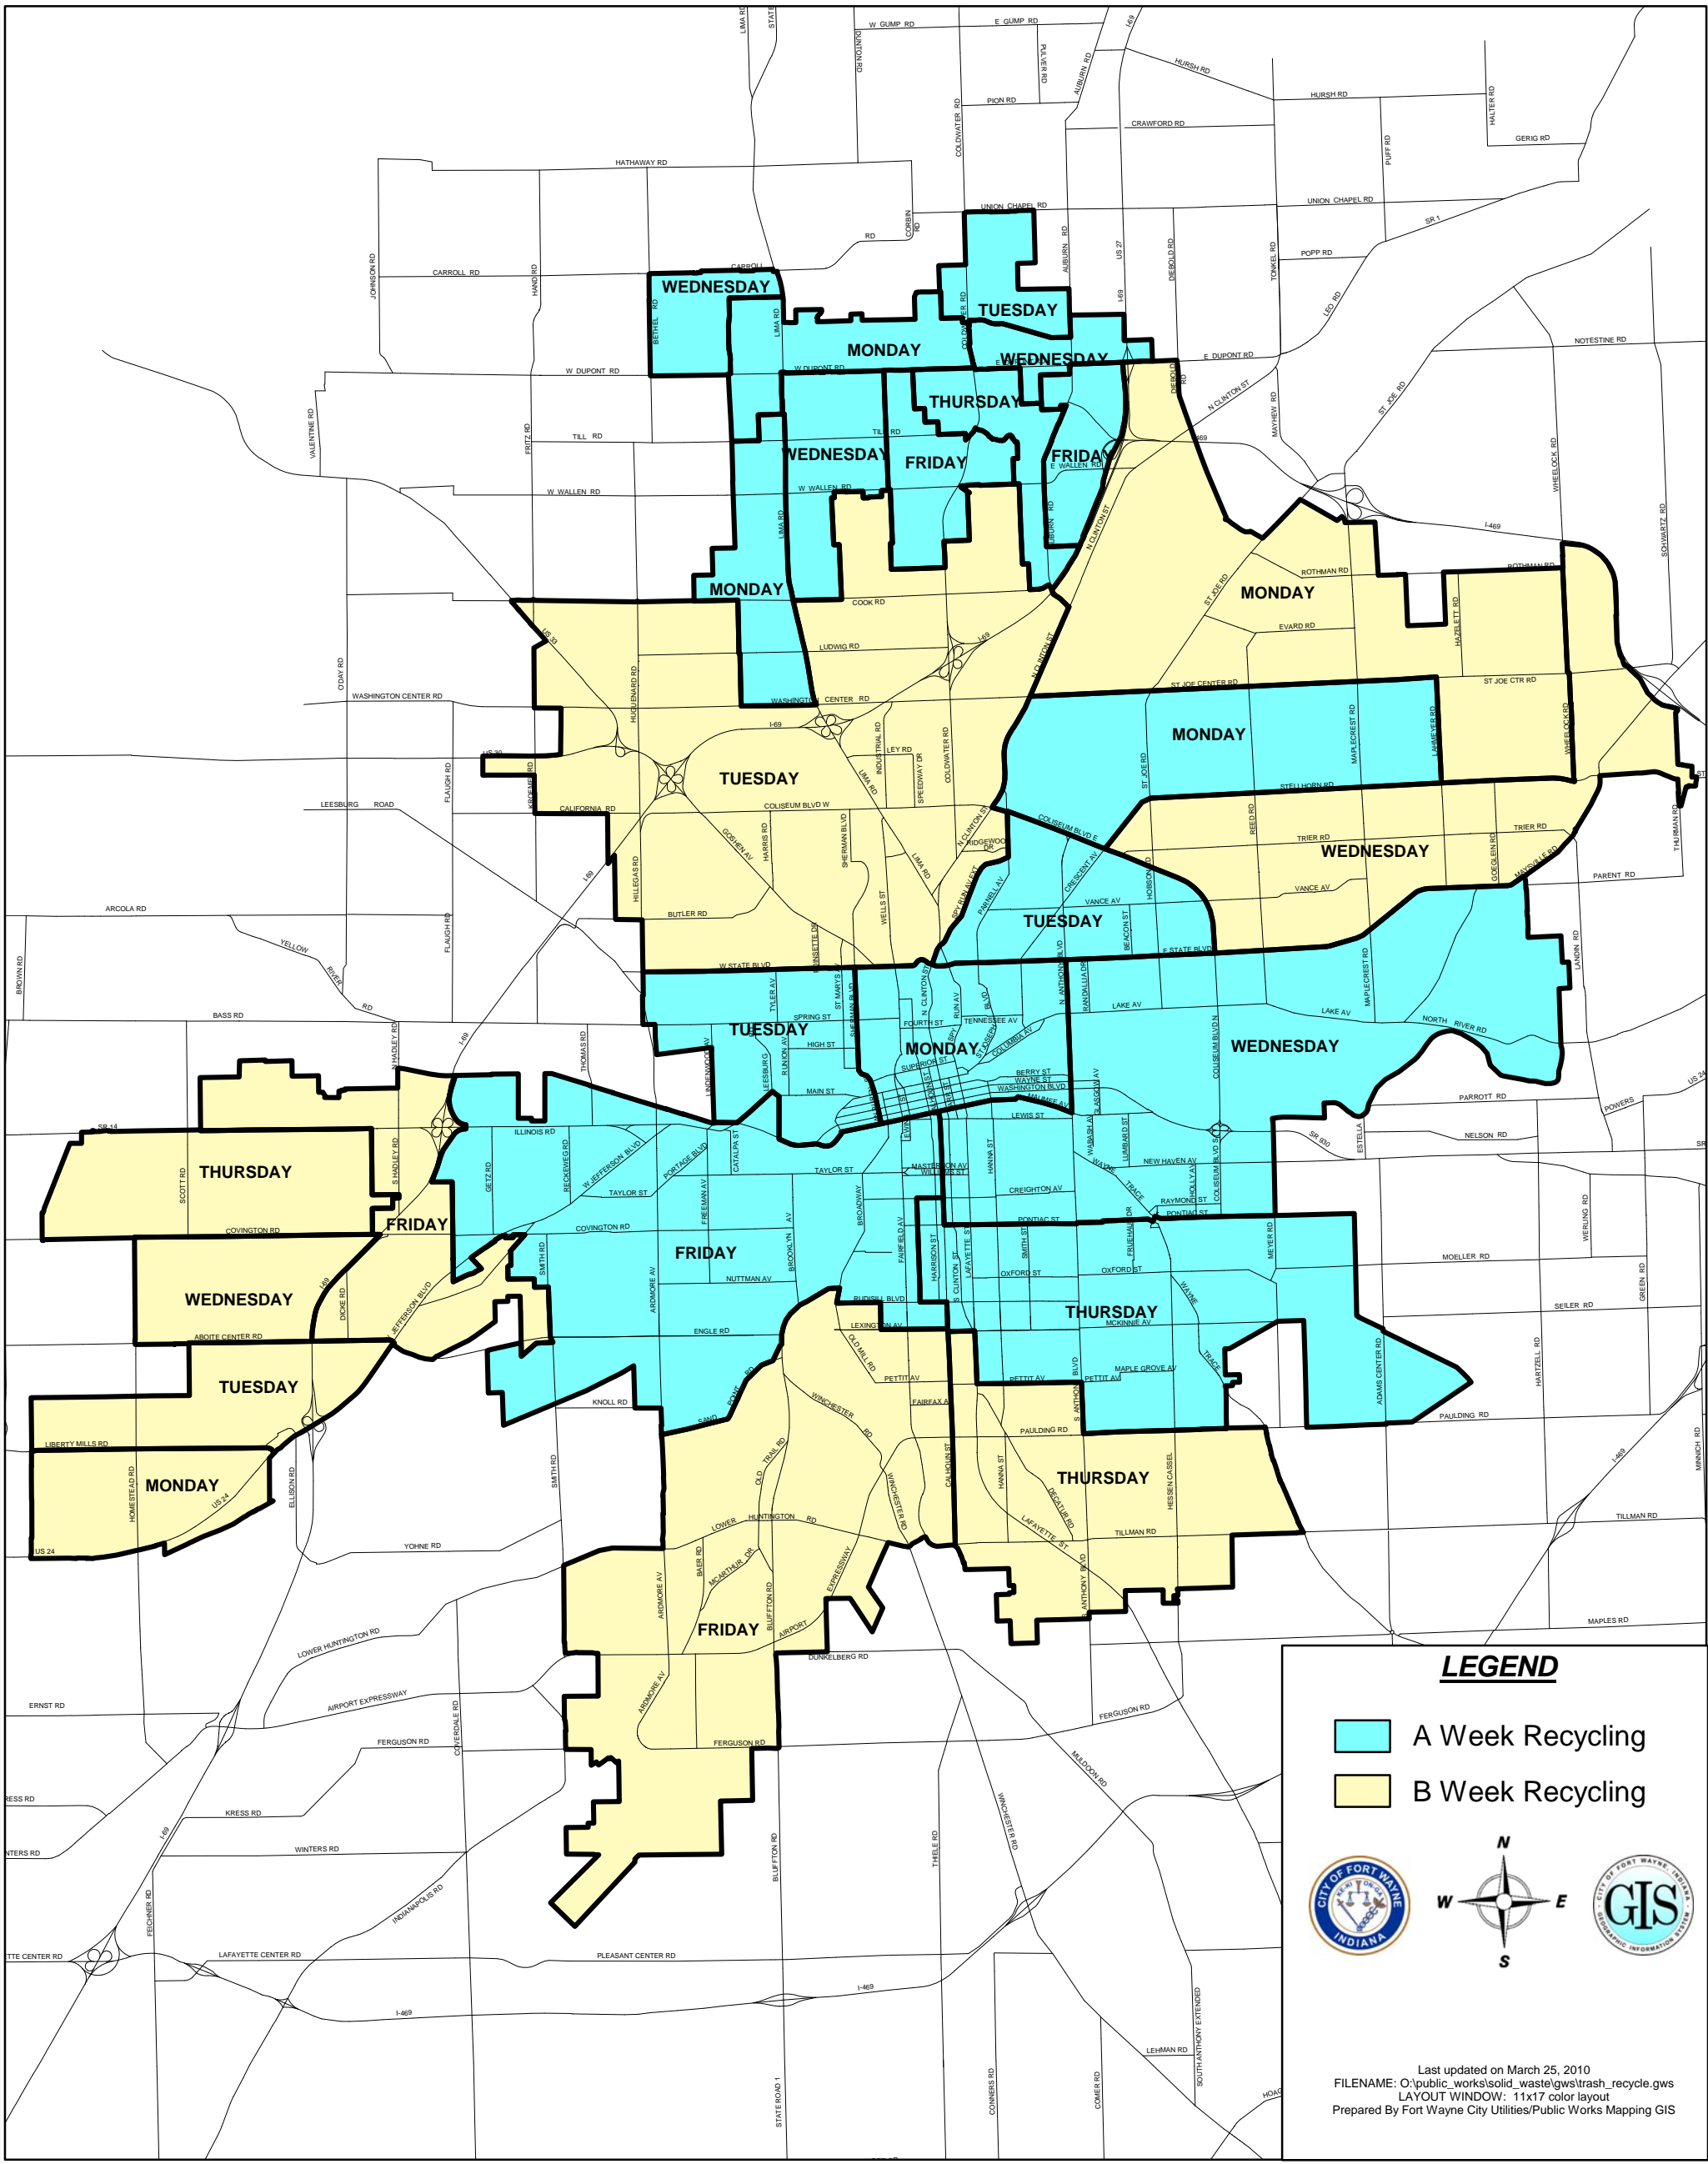

CITY OF FORT WAYNE

GARBAGE & RECYCLING COLLECTION DAYS

LEGEND

- A Week Recycling
- B Week Recycling

Last updated on March 25, 2010
 FILENAME: O:\public_works\solid_waste\gws\trash_recycle.gws
 LAYOUT WINDOW: 11x17 color layout
 Prepared By Fort Wayne City Utilities/Public Works Mapping GIS