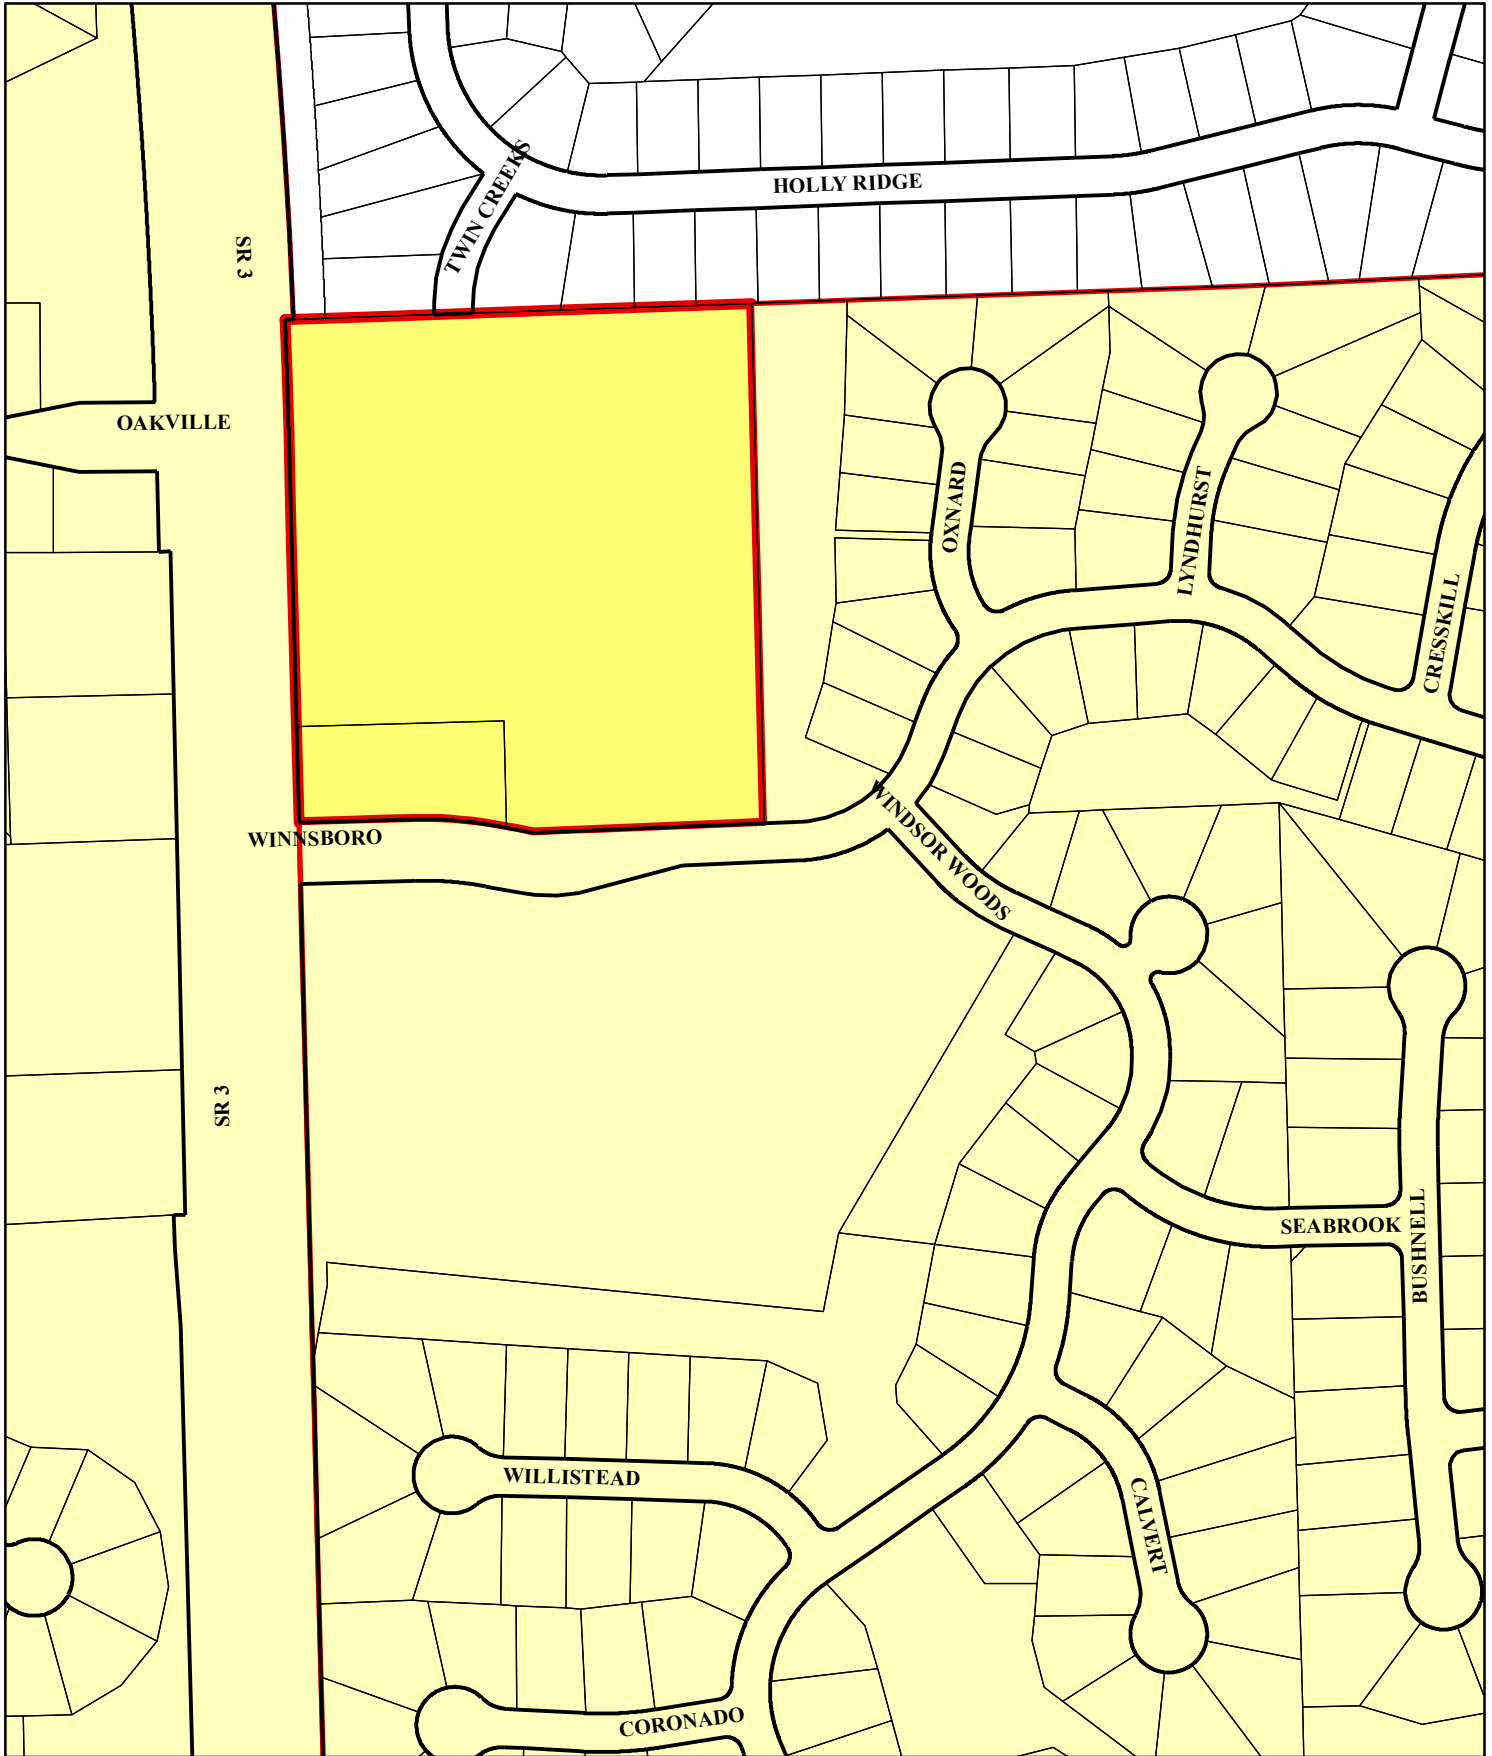

WINNSBORO PASS Voluntary Annexation LOCATION

**WINNSBORO PASS
VOLUNTARY
ANNEXATION**

December 21, 2011
Planning & Policy
O_cd_mig_arcws_taz_lima_rd

-  City of Fort Wayne
-  Proposed Annexation
-  Winnsboro Pass Voluntary

**Annexation Ordinance No. X-1-12
Effective April 12, 2012**