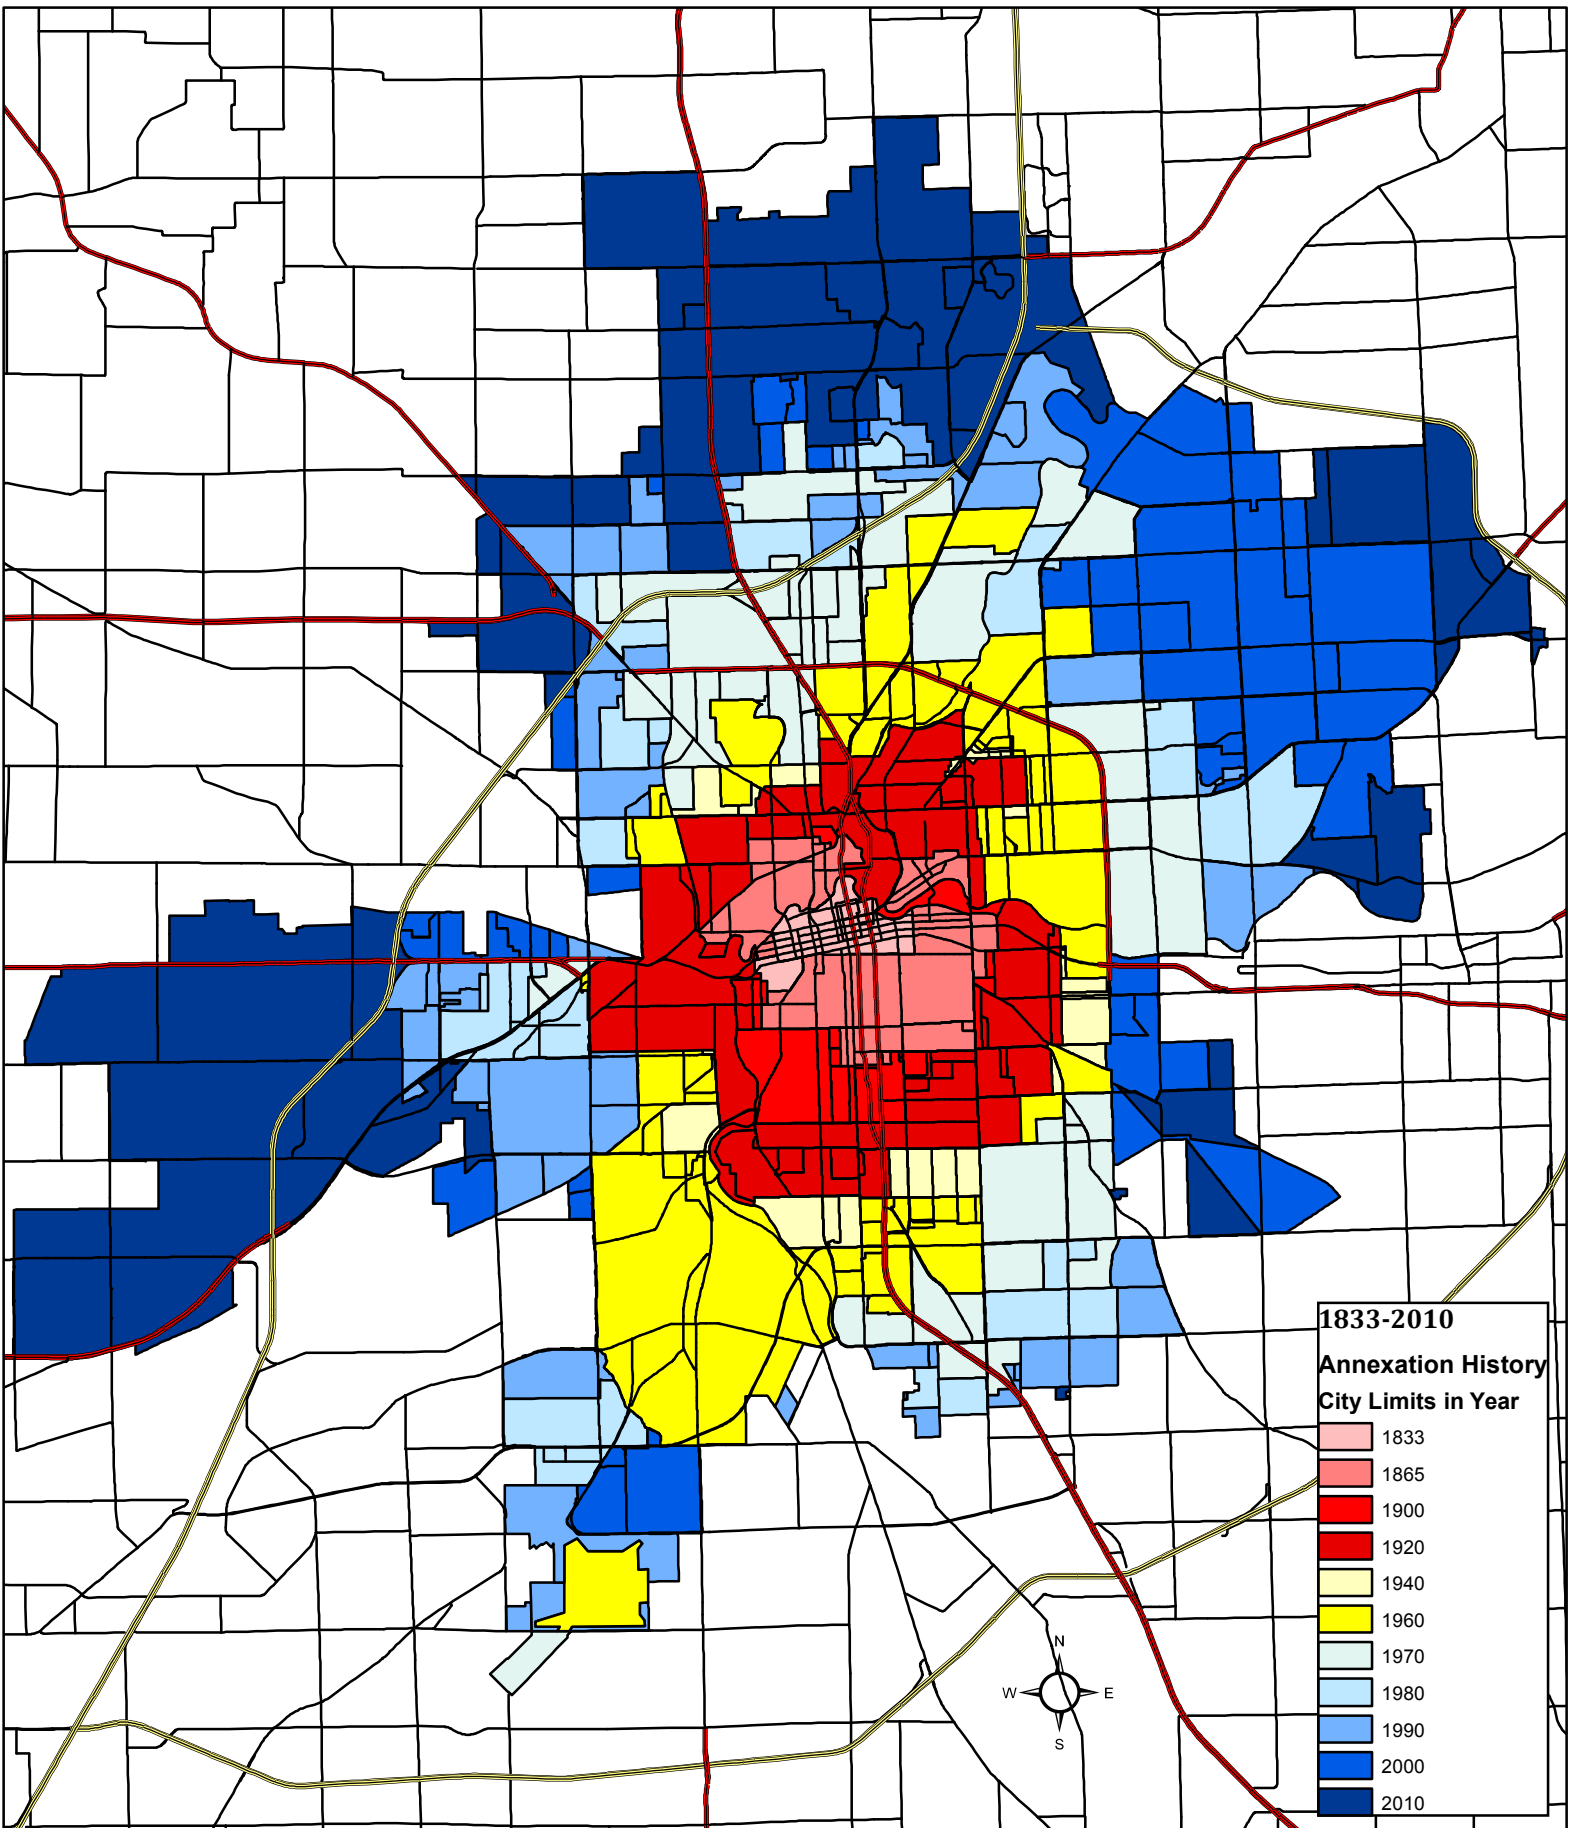

CITY OF FORT WAYNE ANNEXATION HISTORY

0 0.5 1 2 3 4 5 Miles