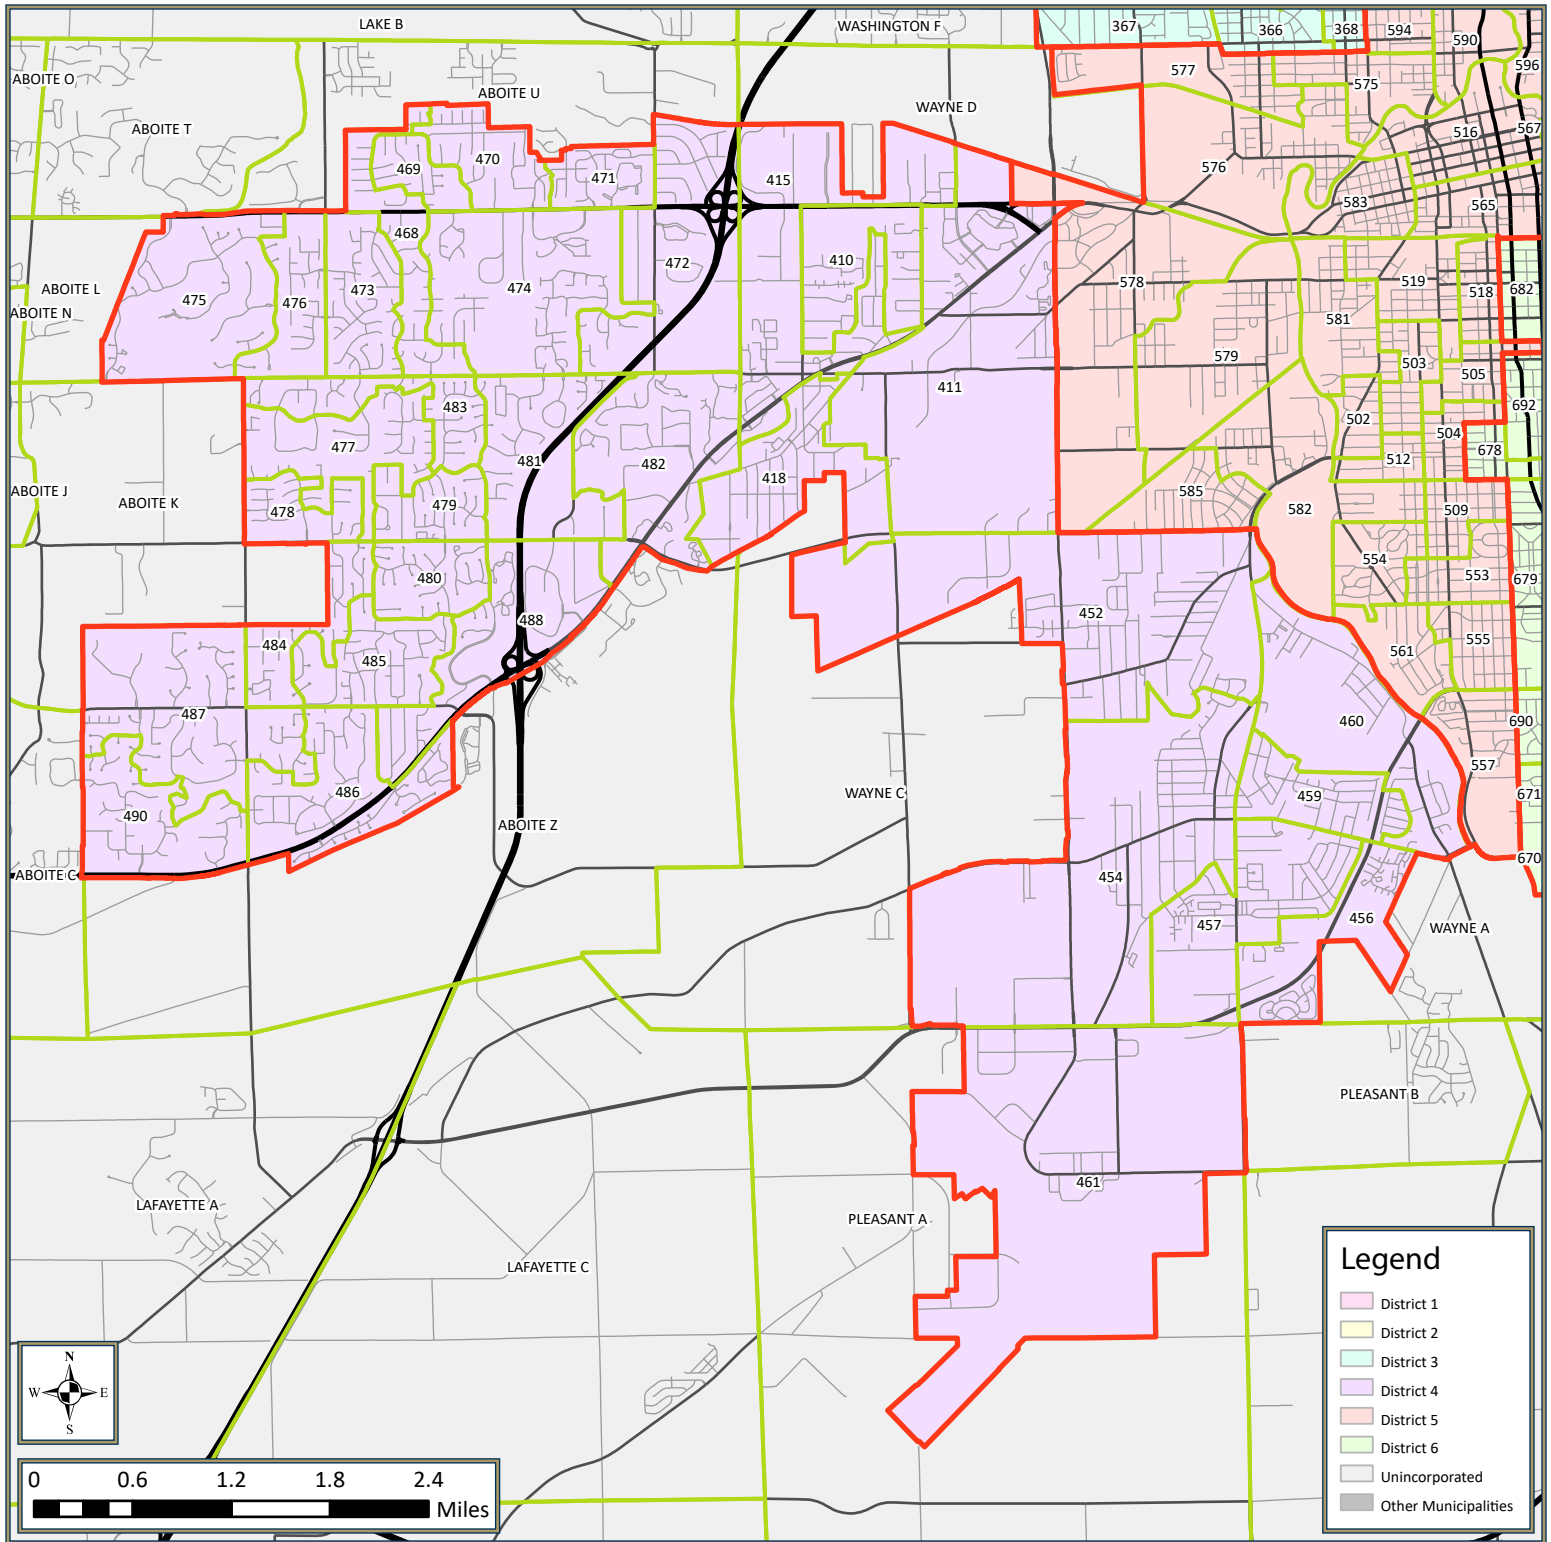

Precinct Map

2022, District 1

COMMUNITY DEVELOPMENT

Vibrant. Prosperous. Growing.

Thomas C. Henry, Mayor

Last Edited: Jan 21, 2022 -by- nmlafa

Source(s): Fort Wayne-Allen County GIS Data,
U.S. Census Bureau, P.L. 94-171, 2010 & 2020

Precinct Map

2022, District 2

COMMUNITY DEVELOPMENT

Vibrant. Prosperous. Growing.

Thomas C. Henry, Mayor

Last Edited: Jan 21, 2022 -by- nmlafa

Source(s): Fort Wayne-Allen County GIS Data,
U.S. Census Bureau, P.L. 94-171, 2010 & 2020

Precinct Map

2022, District 4

COMMUNITY DEVELOPMENT
Vibrant. Prosperous. Growing.
 Thomas C. Henry, Mayor

Last Edited: Jan 21, 2022 -by- nmlafa
 Source(s): Fort Wayne-Allen County GIS Data,
 U.S. Census Bureau, P.L. 94-171, 2010 & 2020