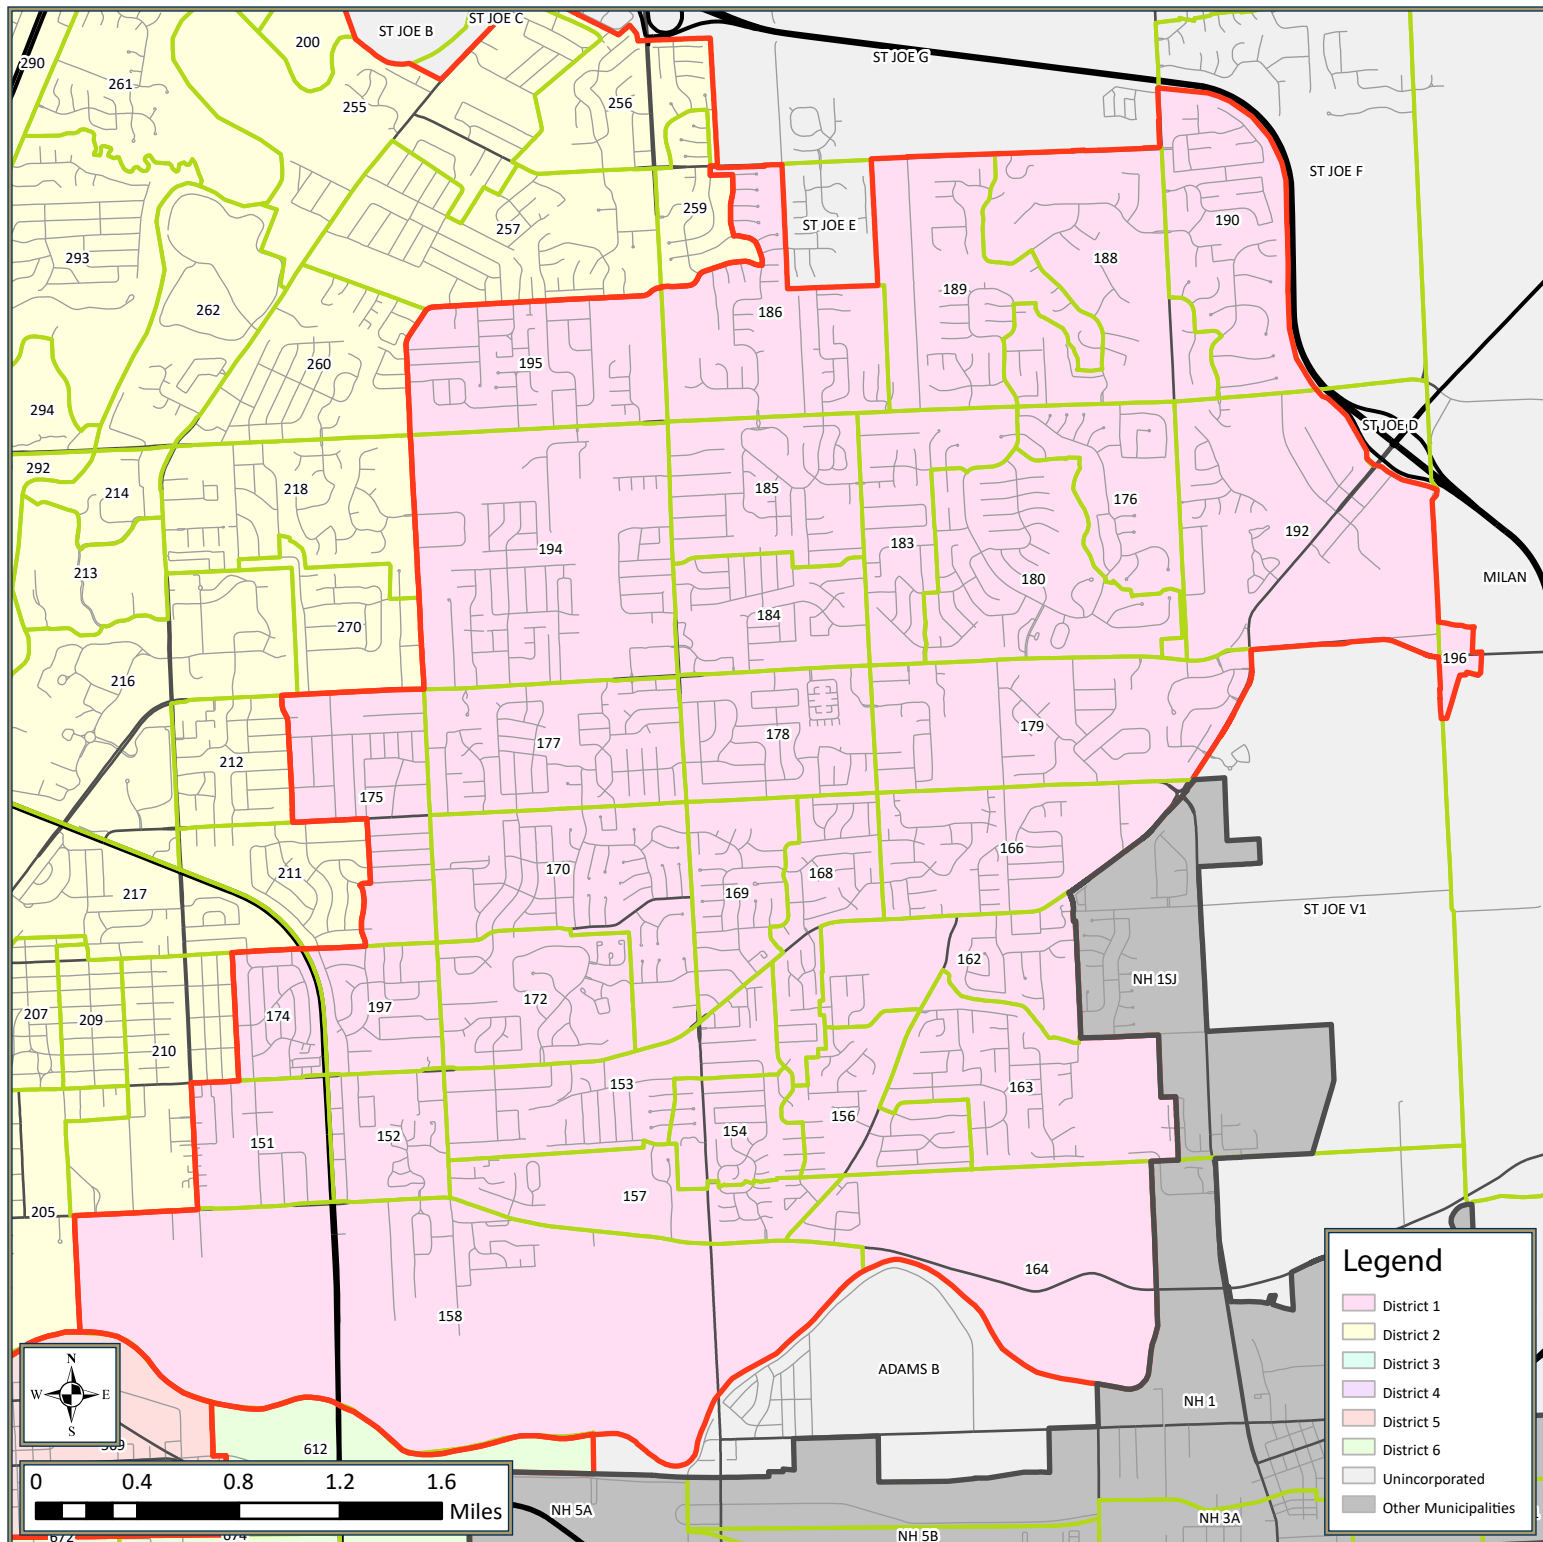

Precinct Map

2022, City of Fort Wayne

COMMUNITY DEVELOPMENT

Vibrant. Prosperous. Growing.

Thomas C. Henry, Mayor

Last Edited: Jan 21, 2022 -by- nmlafa

Source(s): Fort Wayne-Allen County GIS Data,
U.S. Census Bureau, P.L. 94-171, 2010 & 2020

Although strict accuracy standards have been employed in the compilation of this map, Fort Wayne City CDD GIS does not warrant or guarantee the accuracy of the information contained herein and disclaims any and all liability resulting from an error or omission in this map.

Precinct Map

2022, District 1

COMMUNITY DEVELOPMENT

Vibrant. Prosperous. Growing.

Thomas C. Henry, Mayor

Last Edited: Jan 21, 2022 -by- nmlafa

Source(s): Fort Wayne-Allen County GIS Data,
U.S. Census Bureau, P.L. 94-171, 2010 & 2020

Precinct Map

2022, District 5

COMMUNITY DEVELOPMENT

Vibrant. Prosperous. Growing.

Thomas C. Henry, Mayor

Last Edited: Jan 21, 2022 -by- nmlafa

Source(s): Fort Wayne-Allen County GIS Data,
U.S. Census Bureau, P.L. 94-171, 2010 & 2020