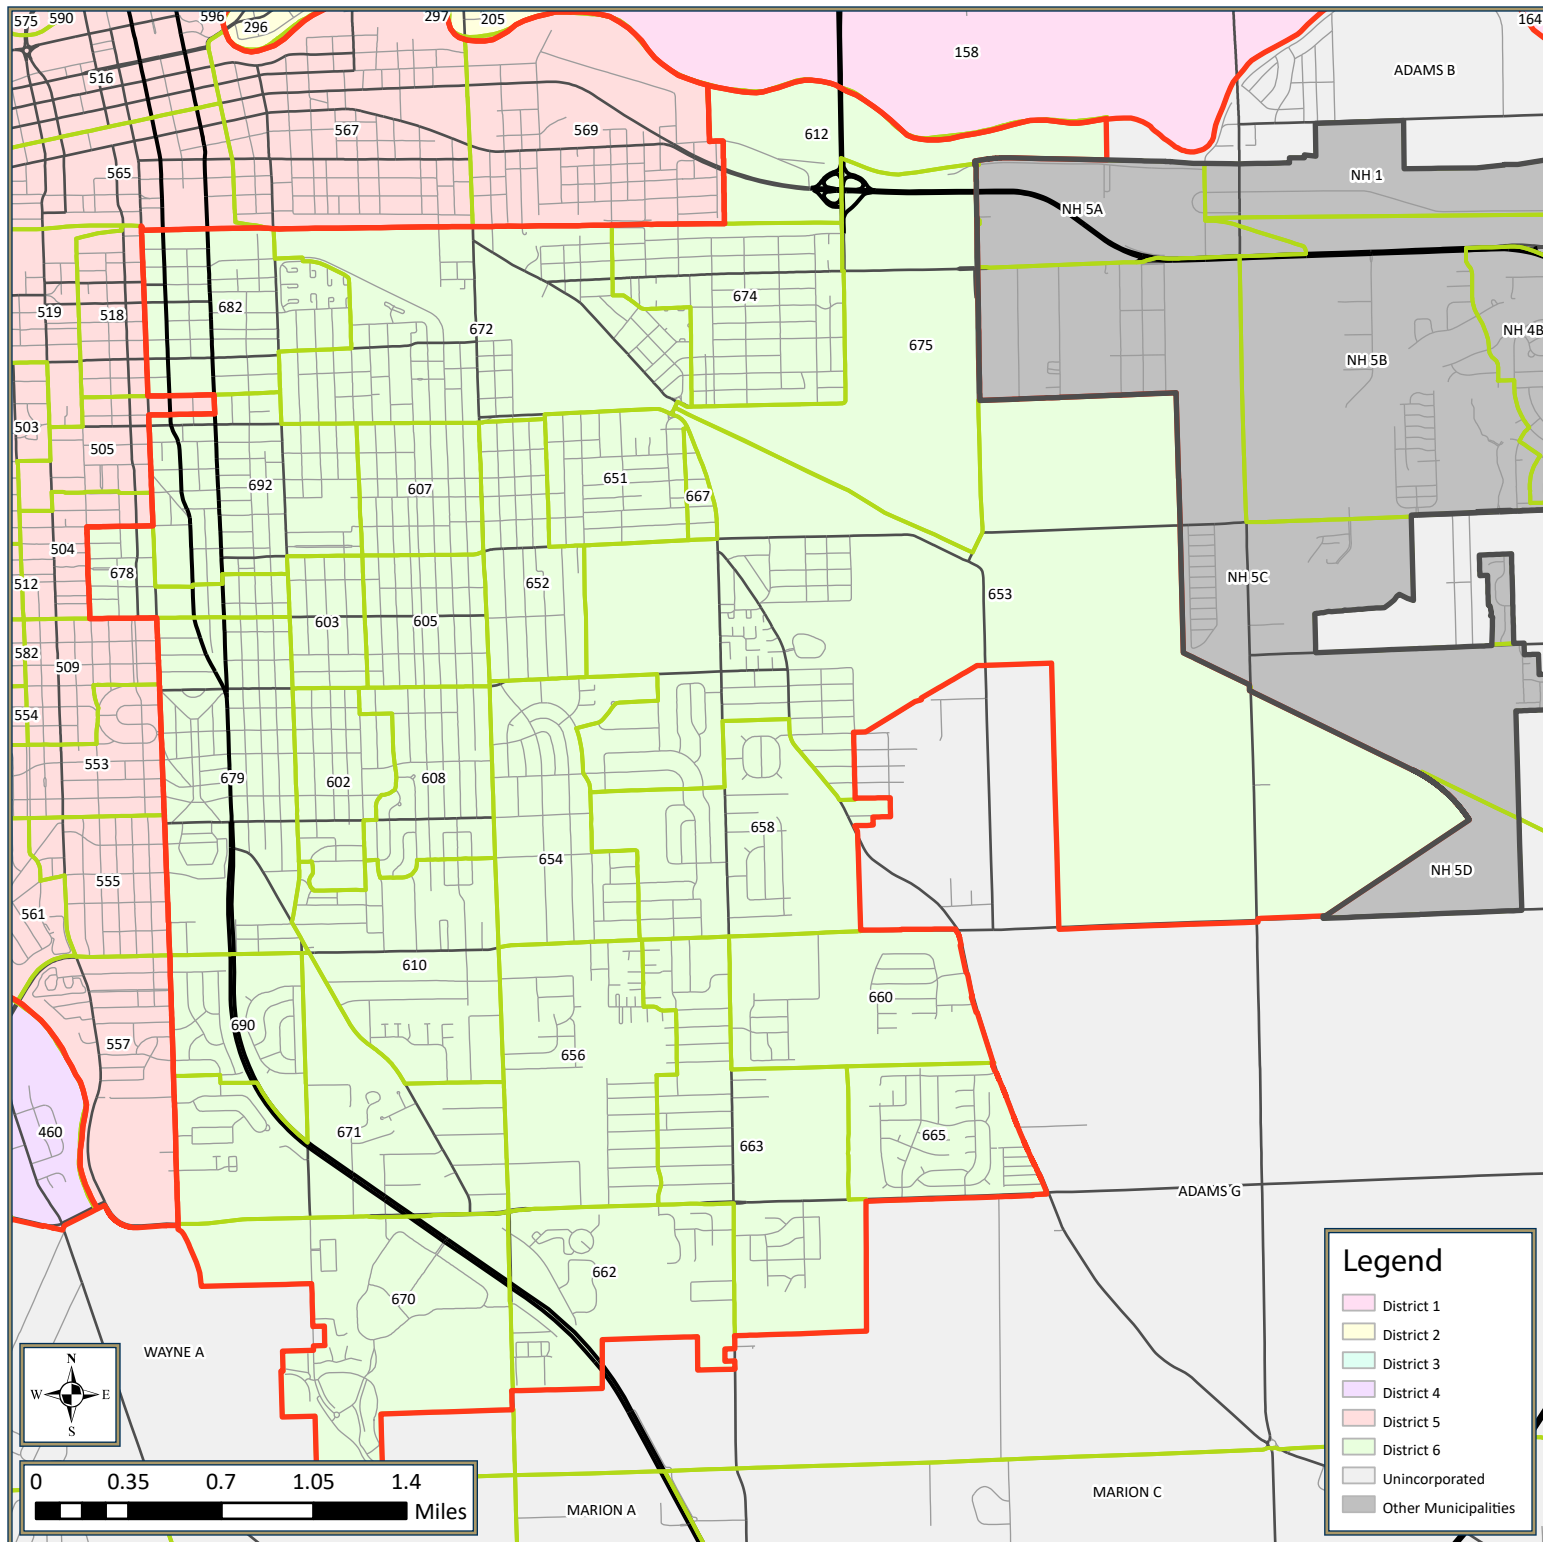

Precinct Map

2022, District 6