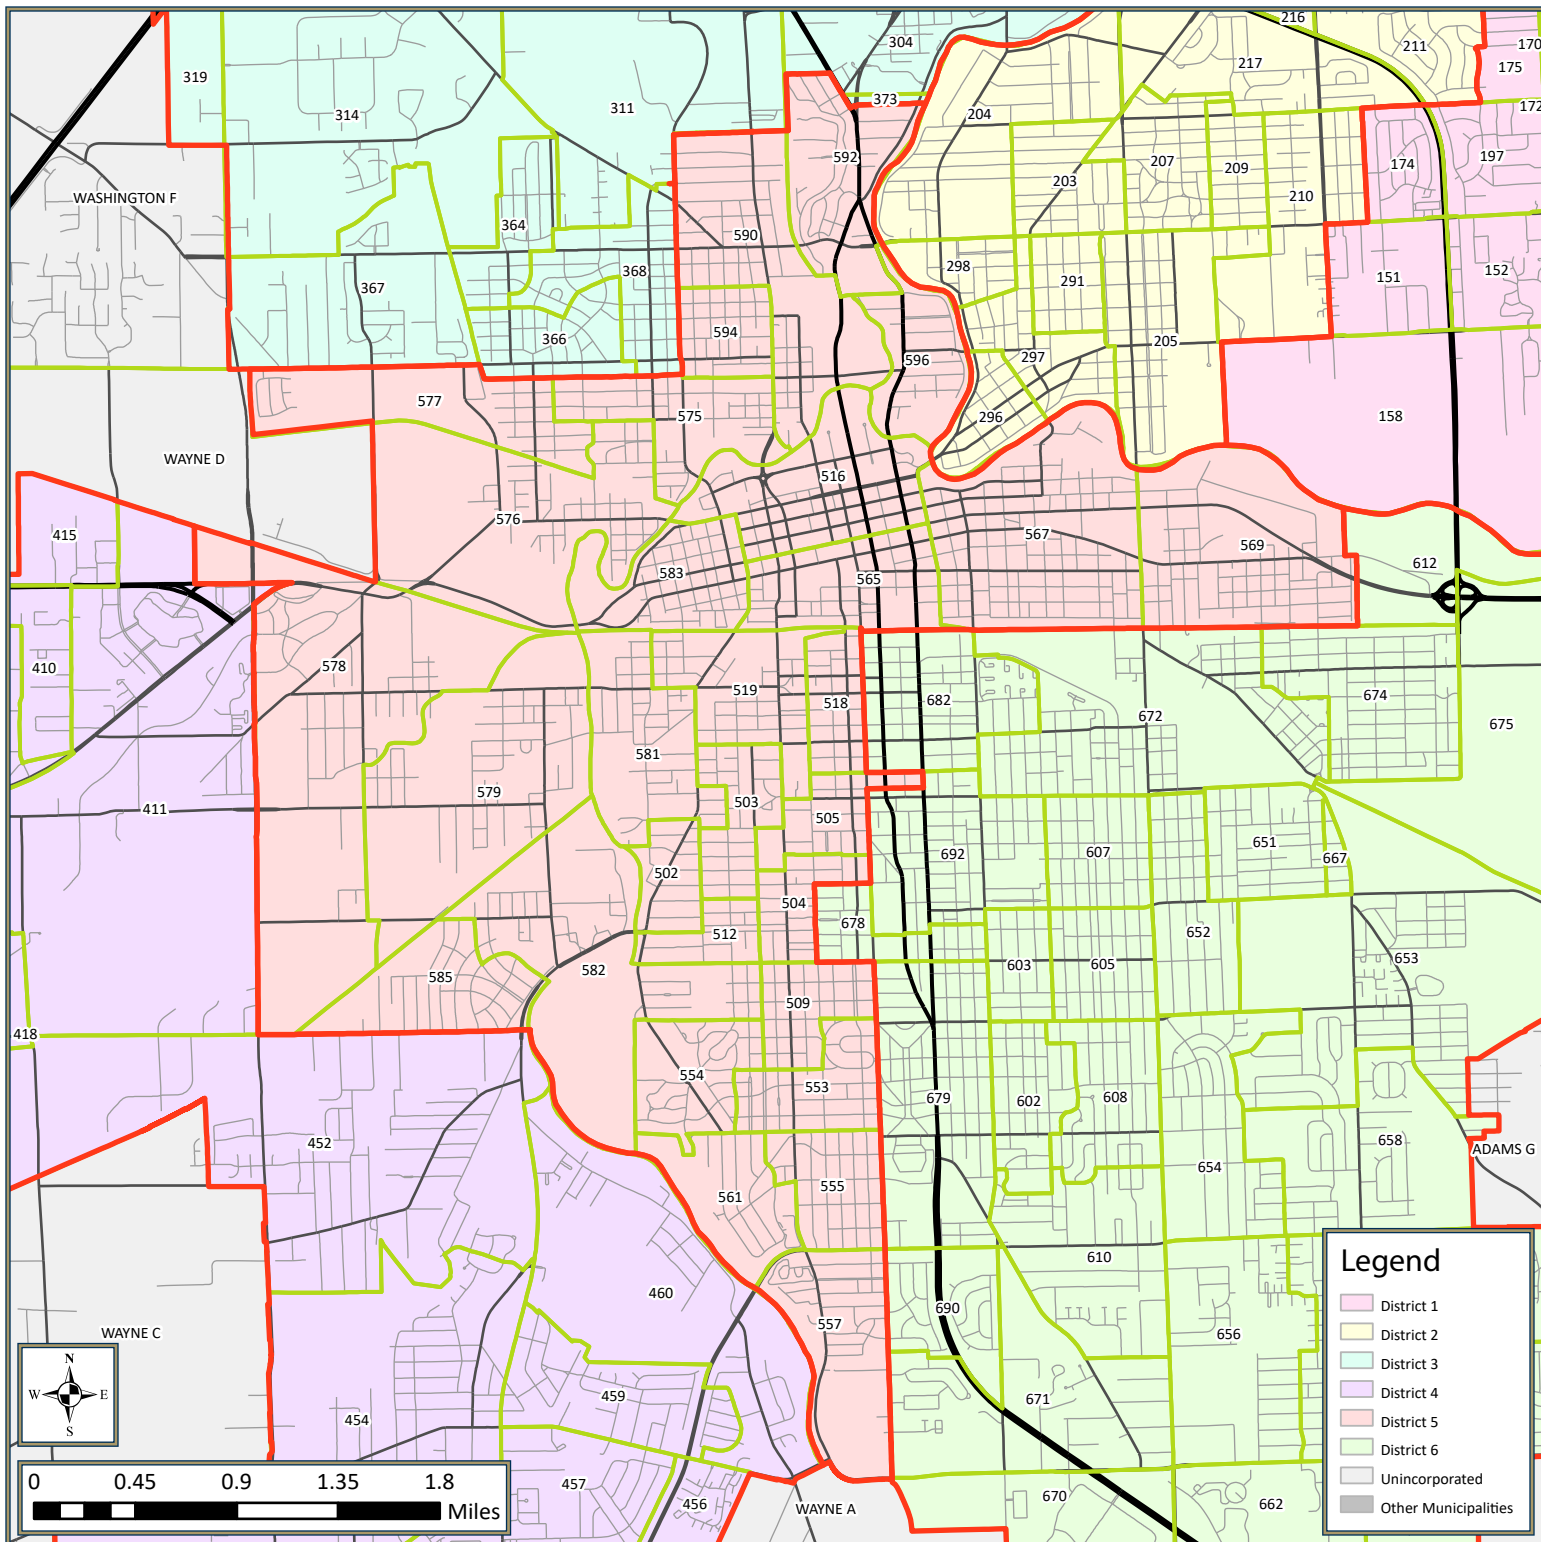

Precinct Map

2022, District 4

COMMUNITY DEVELOPMENT
Vibrant. Prosperous. Growing.
 Thomas C. Henry, Mayor

Last Edited: Jan 21, 2022 -by- nmlafa
 Source(s): Fort Wayne-Allen County GIS Data,
 U.S. Census Bureau, P.L. 94-171, 2010 & 2020

Precinct Map

2022, District 5

COMMUNITY DEVELOPMENT

Vibrant. Prosperous. Growing.

Thomas C. Henry, Mayor

Last Edited: Jan 21, 2022 -by- nmlafa

Source(s): Fort Wayne-Allen County GIS Data,
U.S. Census Bureau, P.L. 94-171, 2010 & 2020