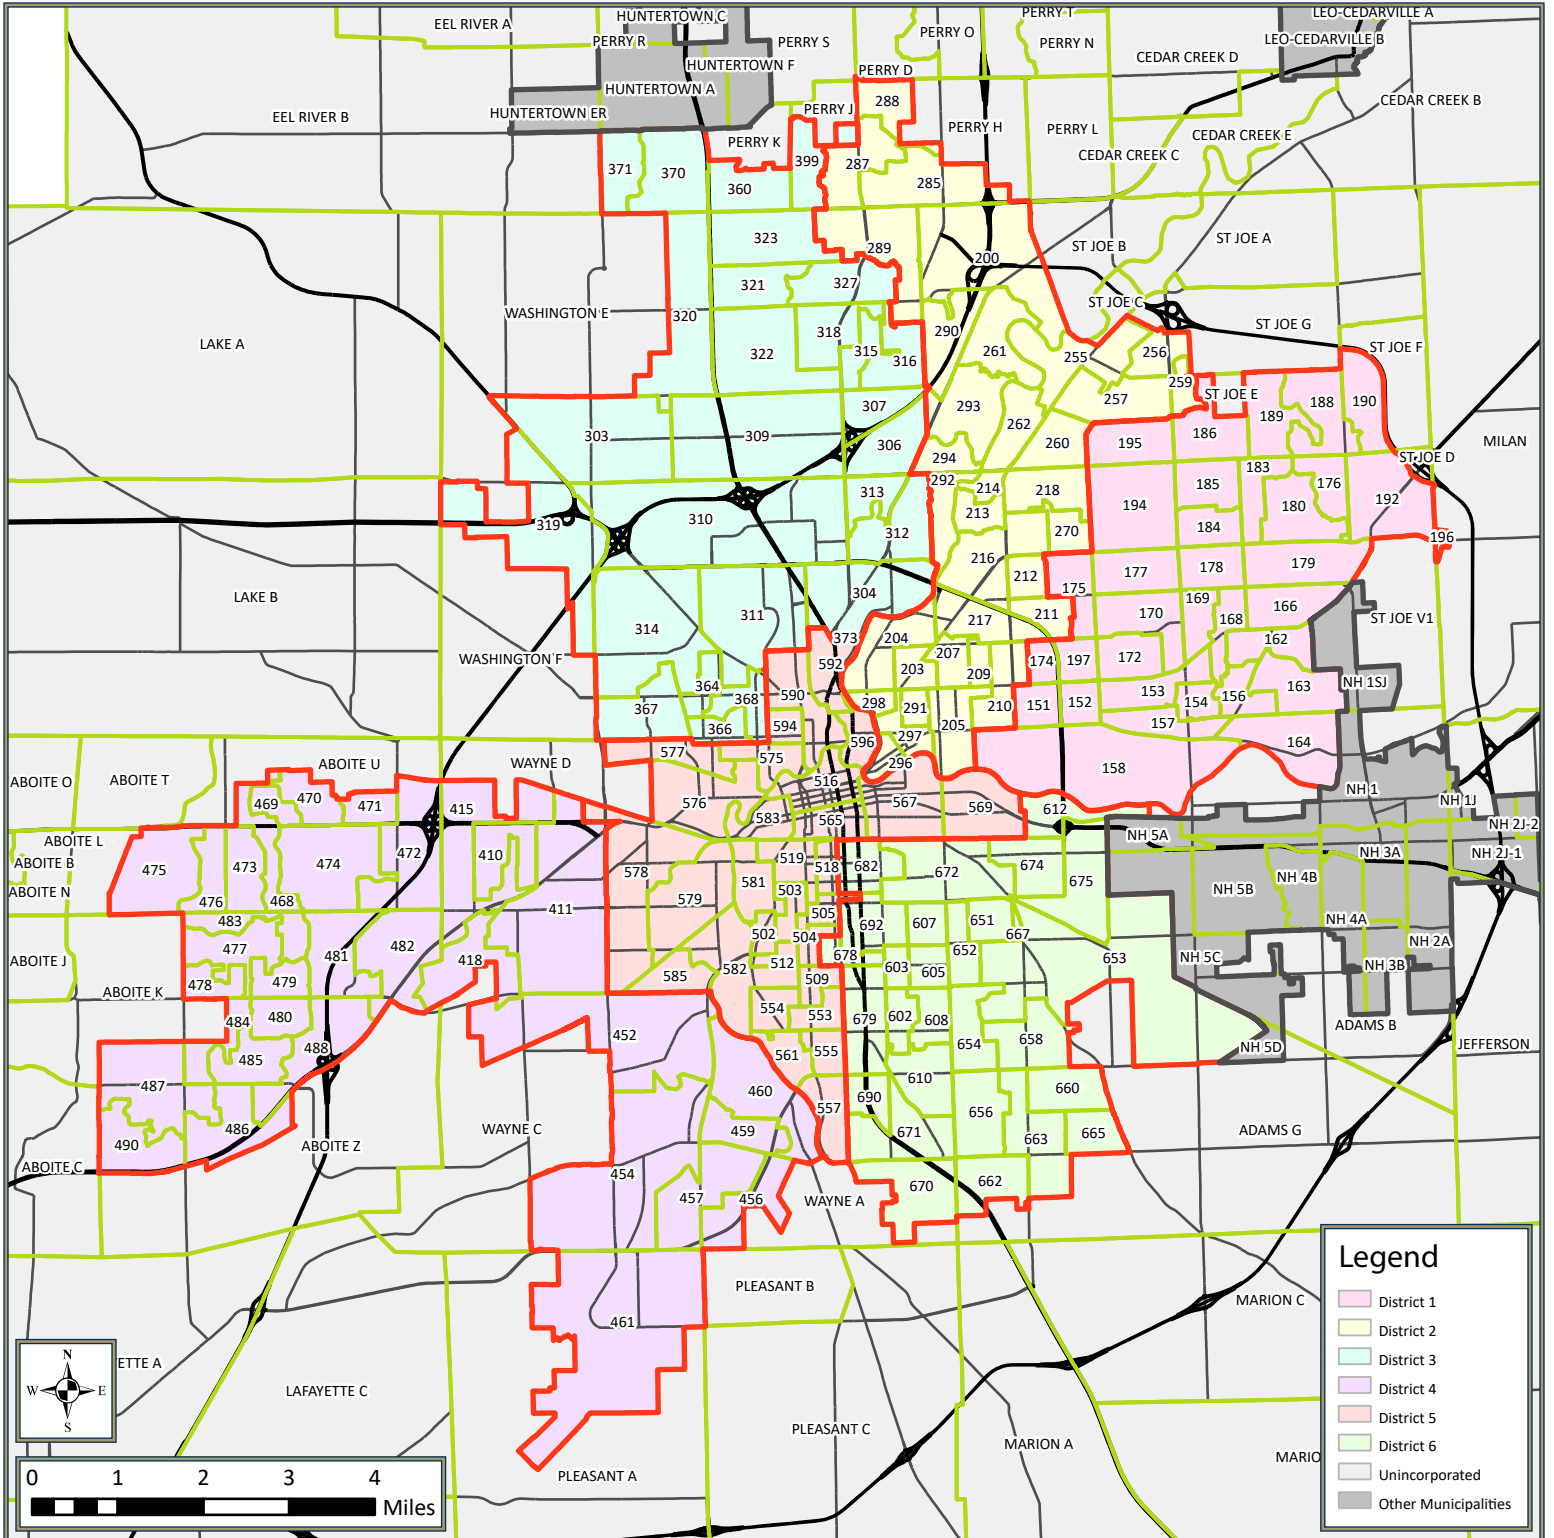

Precinct Map

2022, City of Fort Wayne

COMMUNITY DEVELOPMENT

Vibrant. Prosperous. Growing.

Thomas C. Henry, Mayor

Last Edited: Jan 21, 2022 -by- nmlafa

Source(s): Fort Wayne-Allen County GIS Data,
U.S. Census Bureau, P.L. 94-171, 2010 & 2020

Although strict accuracy standards have been employed in the compilation of this map, Fort Wayne City CDD GIS does not warrant or guarantee the accuracy of the information contained herein and disclaims any and all liability resulting from an error or omission in this map.

Precinct Map

2022, District 1

COMMUNITY DEVELOPMENT

Vibrant. Prosperous. Growing.

Thomas C. Henry, Mayor

Last Edited: Jan 21, 2022 -by- nmlafa

Source(s): Fort Wayne-Allen County GIS Data,
U.S. Census Bureau, P.L. 94-171, 2010 & 2020

Precinct Map

2022, District 2

COMMUNITY DEVELOPMENT

Vibrant. Prosperous. Growing.

Thomas C. Henry, Mayor

Last Edited: Jan 21, 2022 -by- nmlafa

Source(s): Fort Wayne-Allen County GIS Data,
U.S. Census Bureau, P.L. 94-171, 2010 & 2020