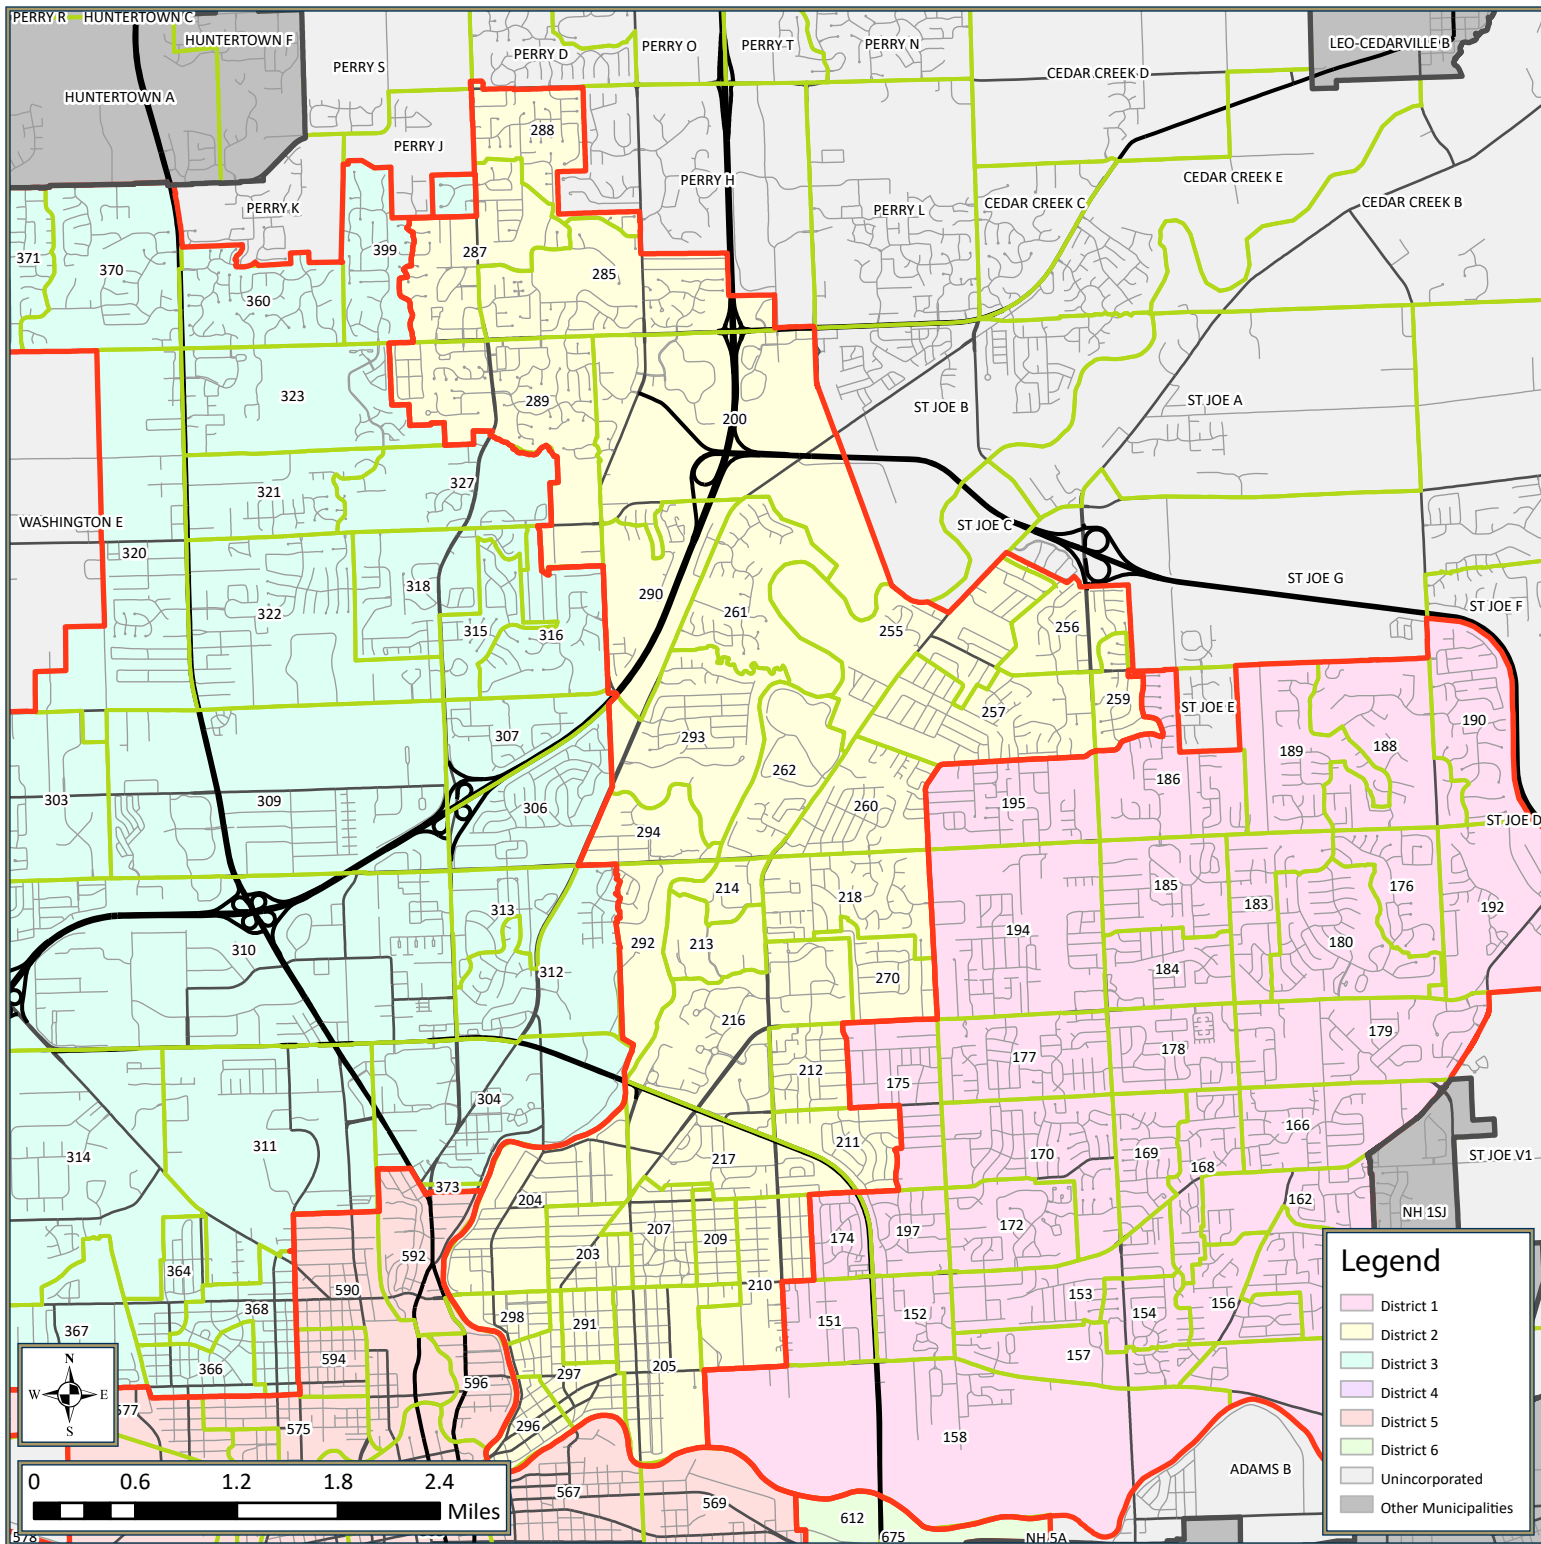

Precinct Map

2022, City of Fort Wayne

COMMUNITY DEVELOPMENT

Vibrant. Prosperous. Growing.

Thomas C. Henry, Mayor

Last Edited: Jan 21, 2022 -by- nmlafa

Source(s): Fort Wayne-Allen County GIS Data,
U.S. Census Bureau, P.L. 94-171, 2010 & 2020

Precinct Map

2022, District 1

COMMUNITY DEVELOPMENT

Vibrant. Prosperous. Growing.

Thomas C. Henry, Mayor

Last Edited: Jan 21, 2022 -by- nmlafa

Source(s): Fort Wayne-Allen County GIS Data,
U.S. Census Bureau, P.L. 94-171, 2010 & 2020

Although strict accuracy standards have been employed in the compilation of this map, Fort Wayne City CDD GIS does not warrant or guarantee the accuracy of the information contained herein and disclaims any and all liability resulting from an error or omission in this map.

Precinct Map

2022, District 2

COMMUNITY DEVELOPMENT

Vibrant. Prosperous. Growing.

Thomas C. Henry, Mayor

Last Edited: Jan 21, 2022 -by- nmlafa

Source(s): Fort Wayne-Allen County GIS Data,
U.S. Census Bureau, P.L. 94-171, 2010 & 2020