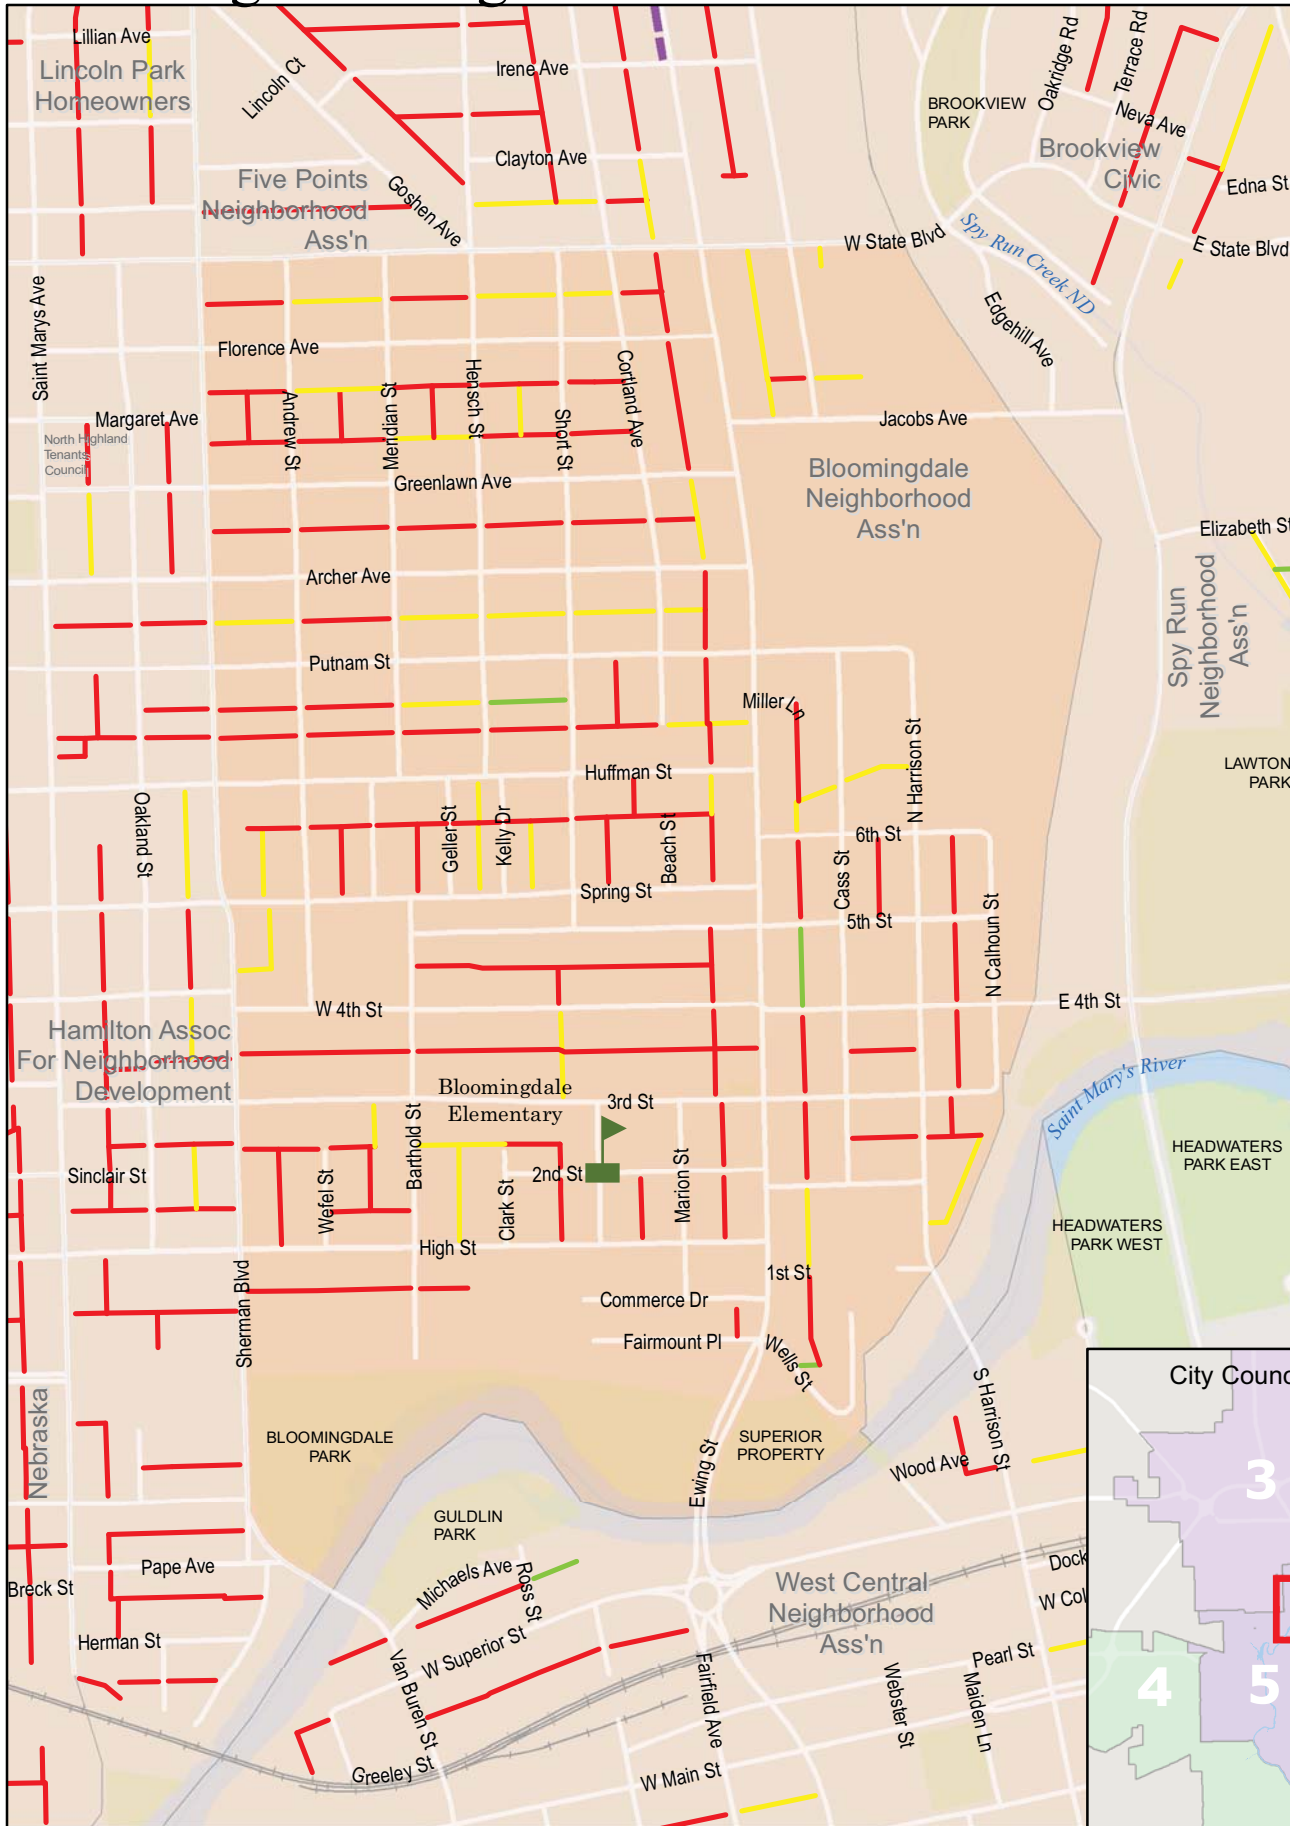

Alley Conditions and Sidewalk Needs

Bloomingtondale Neighborhood Ass'n

Legend

Alley Conditions

- Poor
- Fair
- Good
- - - Sidewalk Needs
- City Limits
- ▲ Elementary and Middle Schools