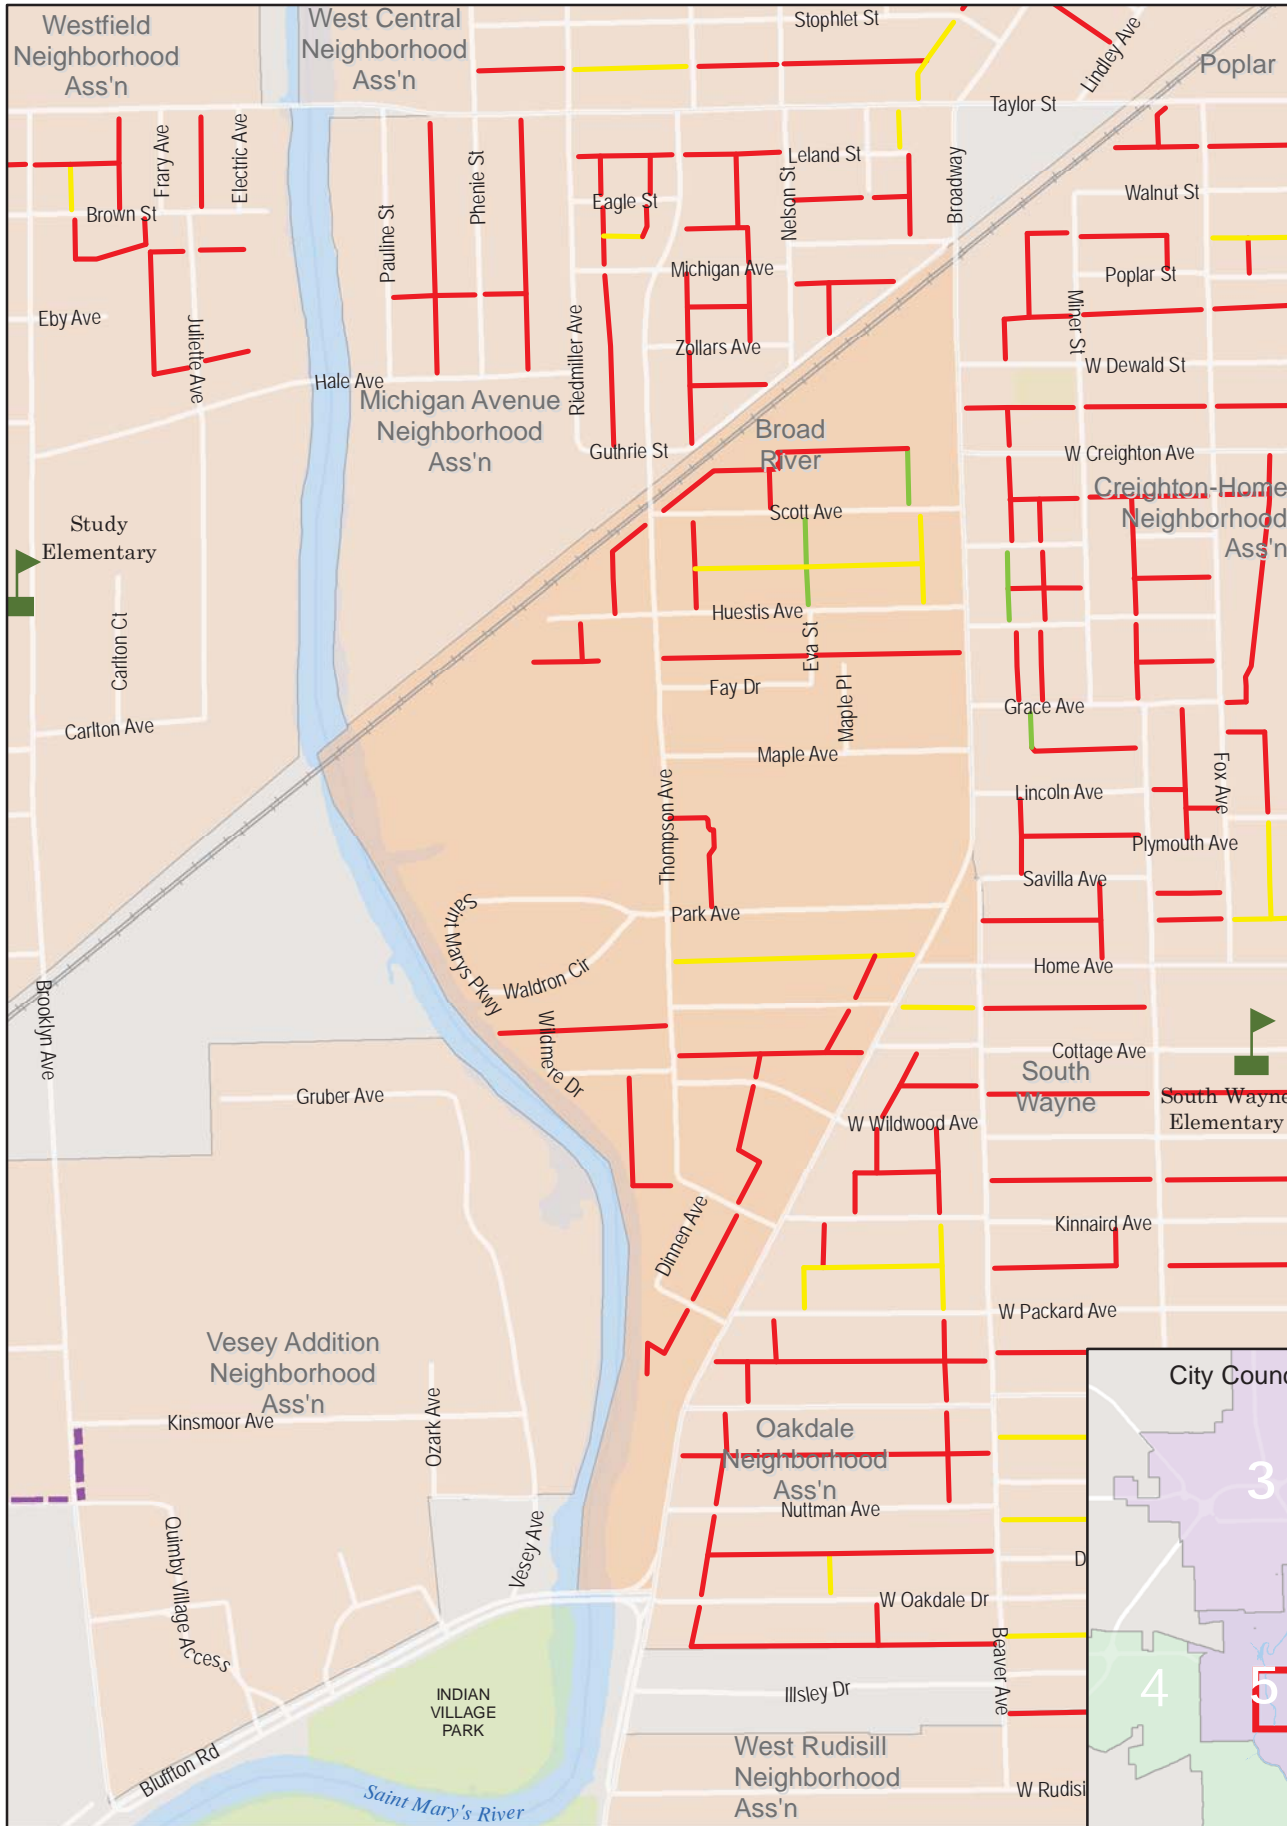

Alley Conditions and Sidewalk Needs

Broad River

Legend

Alley Conditions

- Poor
- Fair
- Good
- - - Sidewalk Needs
- City Limits
- Elementary and Middle Schools