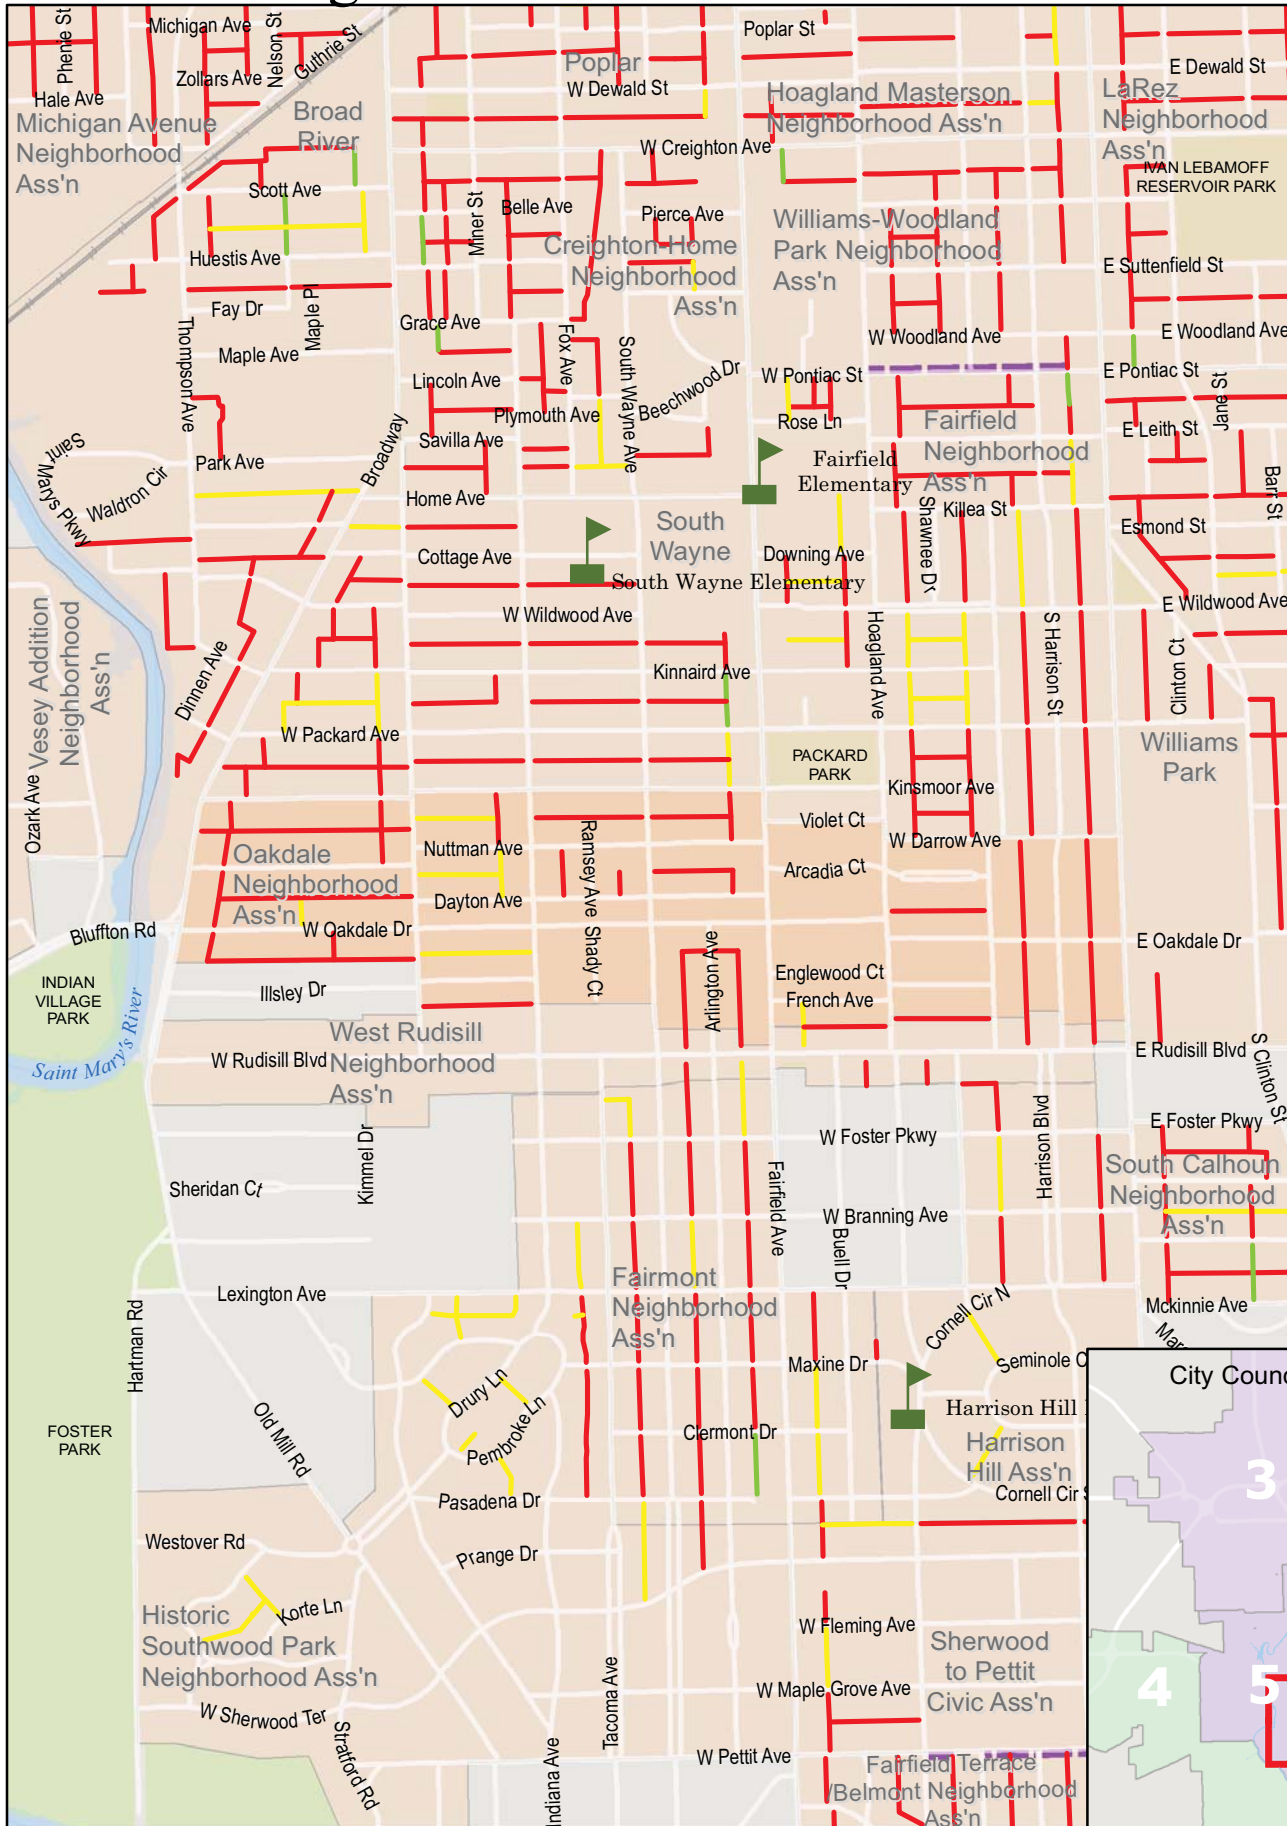

Alley Conditions and Sidewalk Needs

Oakdale Neighborhood Ass'n

Legend

Alley Conditions

- Poor
- Fair
- Good
- Sidewalk Needs
- City Limits
- Elementary and Middle Schools