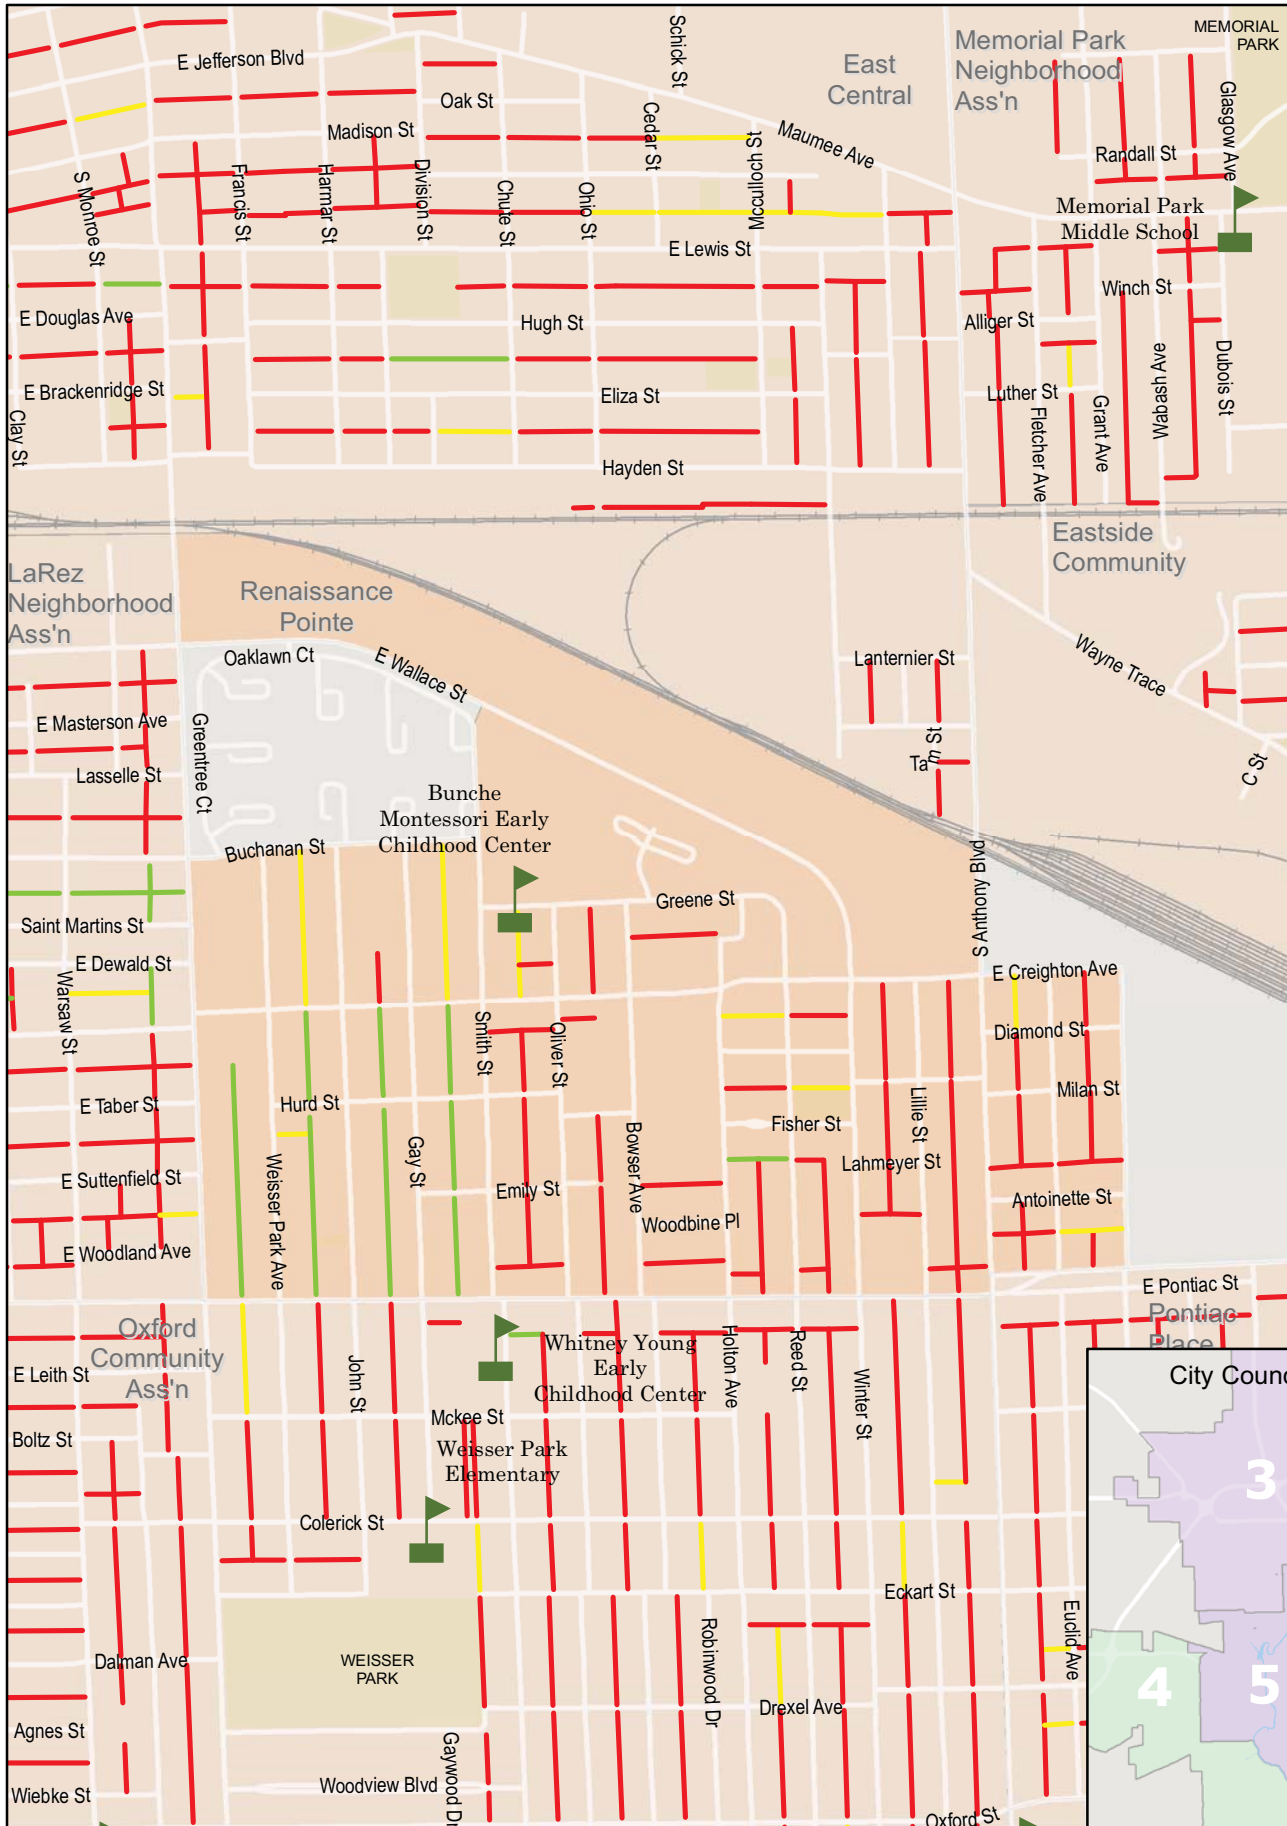

Alley Conditions and Sidewalk Needs

Renaissance Pointe

Legend

- Alley Conditions**
- Poor
 - Fair
 - Good
 - - - Sidewalk Needs
 - City Limits
 - Elementary and Middle Schools