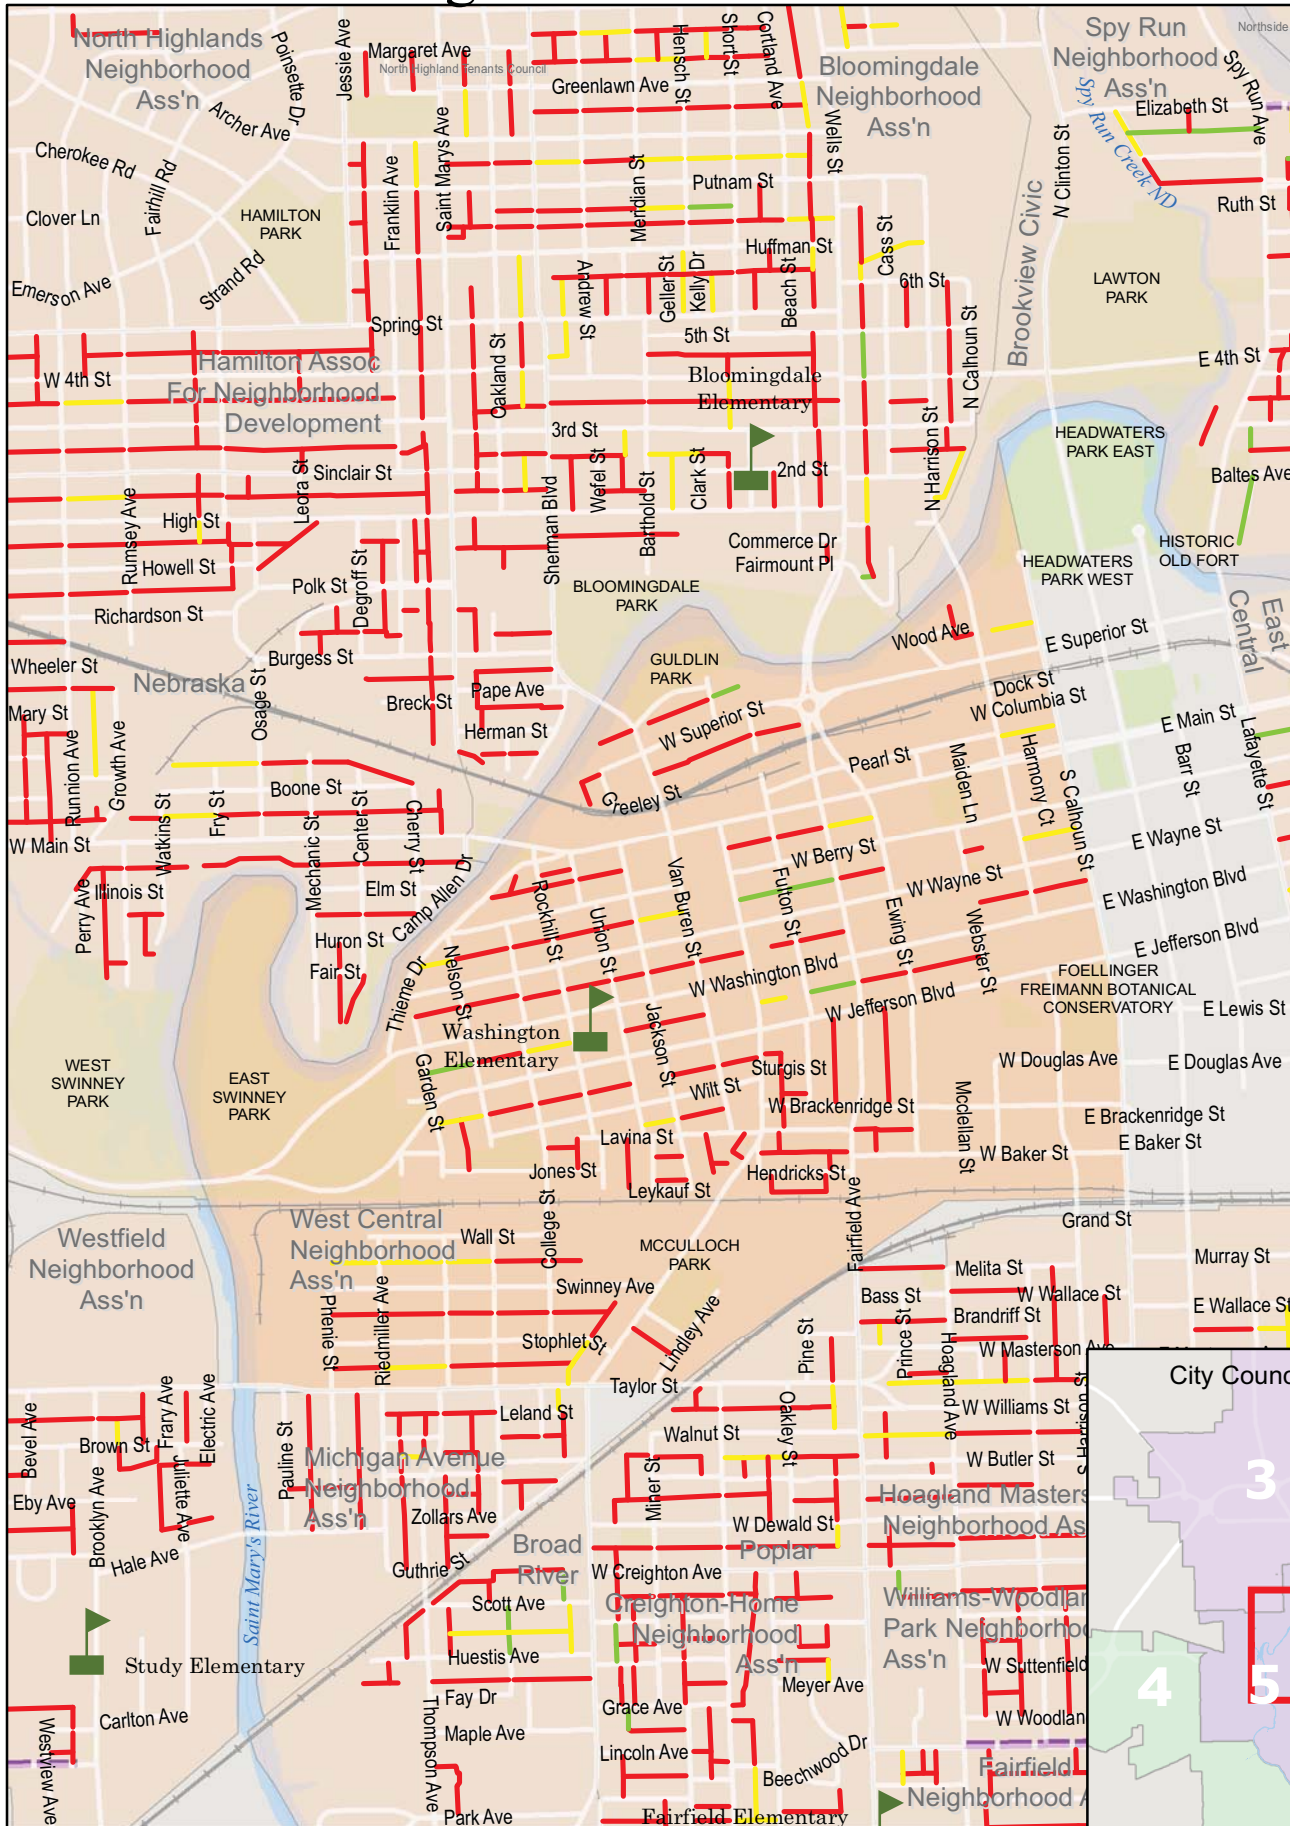

Alley Conditions and Sidewalk Needs West Central Neighborhood Ass'n

Legend

Alley Conditions

- Poor
- Fair
- Good
- Sidewalk Needs
- City Limits
- Elementary and Middle Schools