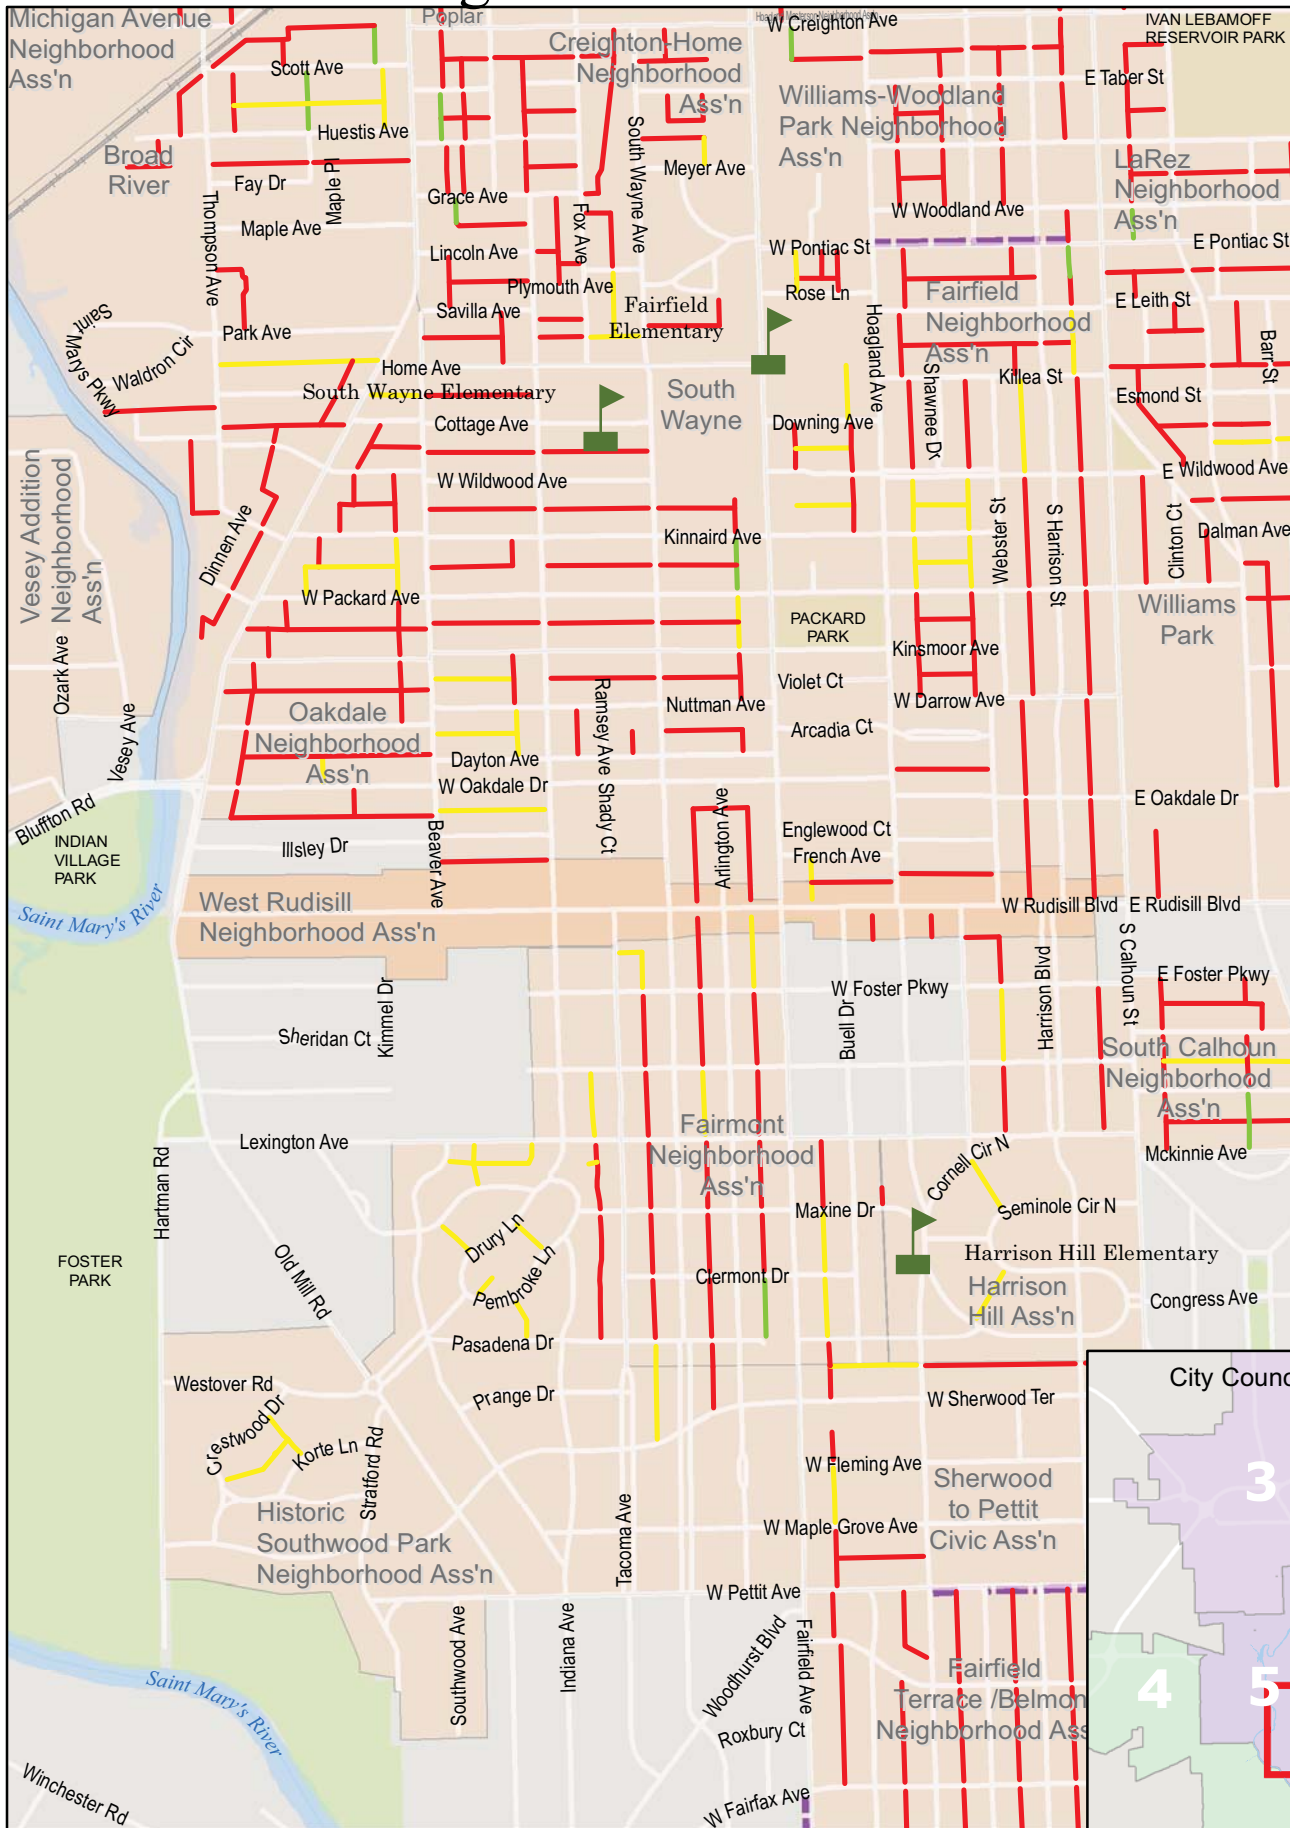

Alley Conditions and Sidewalk Needs

West Rudisill Neighborhood Ass'n

Legend

Alley Conditions

- Poor
- Fair
- Good
- Sidewalk Needs
- City Limits
- Elementary and Middle Schools