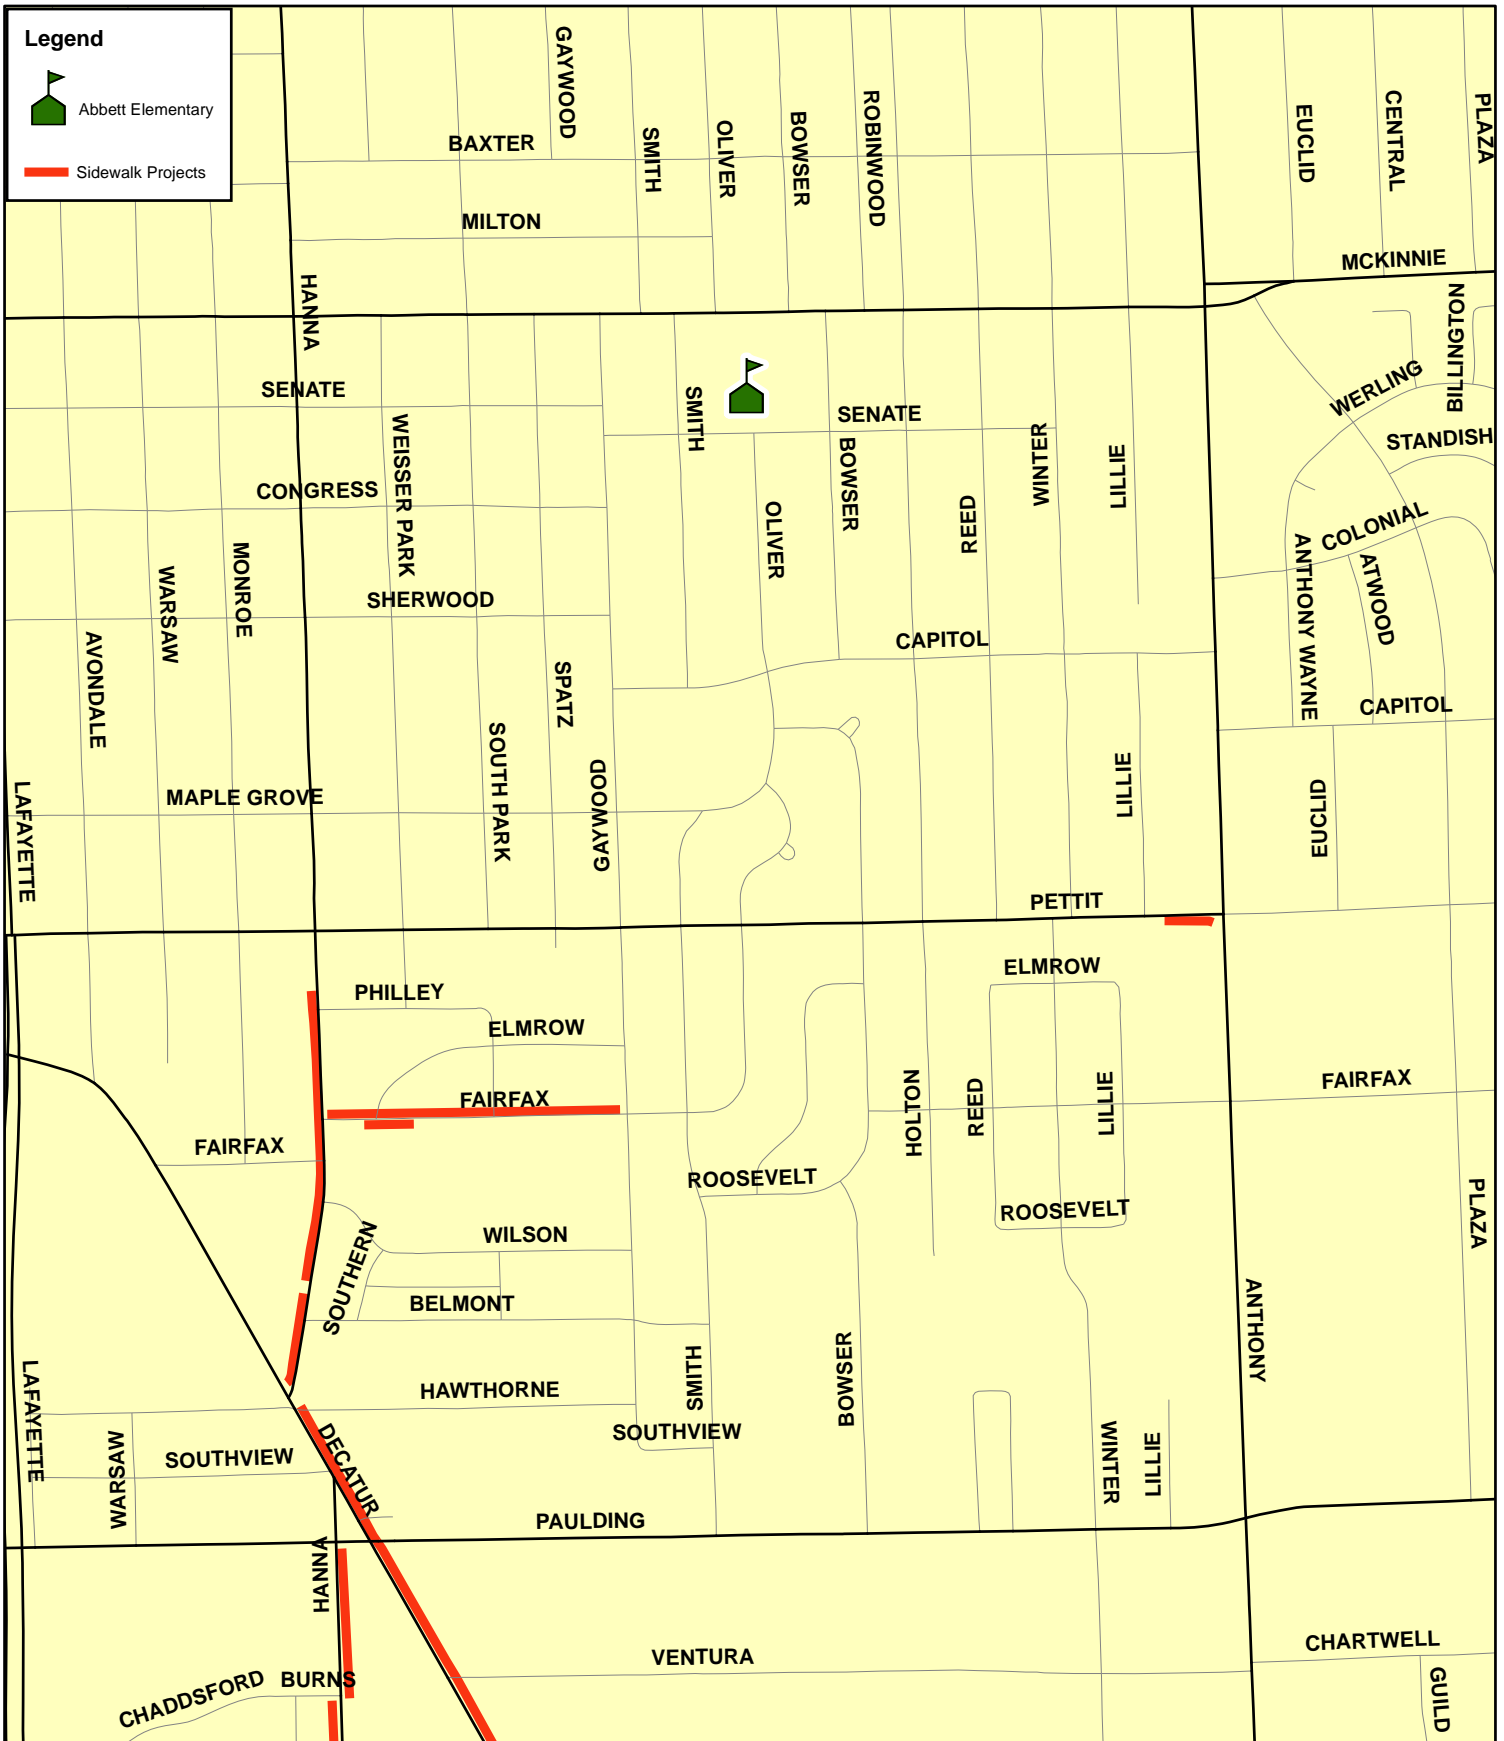

**Sidewalk Needs for Local Schools**  
 (To be completed over time with funds from the proposed local income tax increase of 0.15%)

## ABBETT ELEMENTARY

Document Path: O:\community\_development\Michele Requests\MXD\schools\_sidewalk\_projects\_my.mxd

Although strict accuracy standards have been employed in the compilation of this map, Fort Wayne City CDD GIS does not warrant or guarantee the accuracy of the information contained herein and disclaims any and all liability resulting from any error or omission in this map.  
 North American Datum 1983  
 State Plane Coordinate System, Indiana East