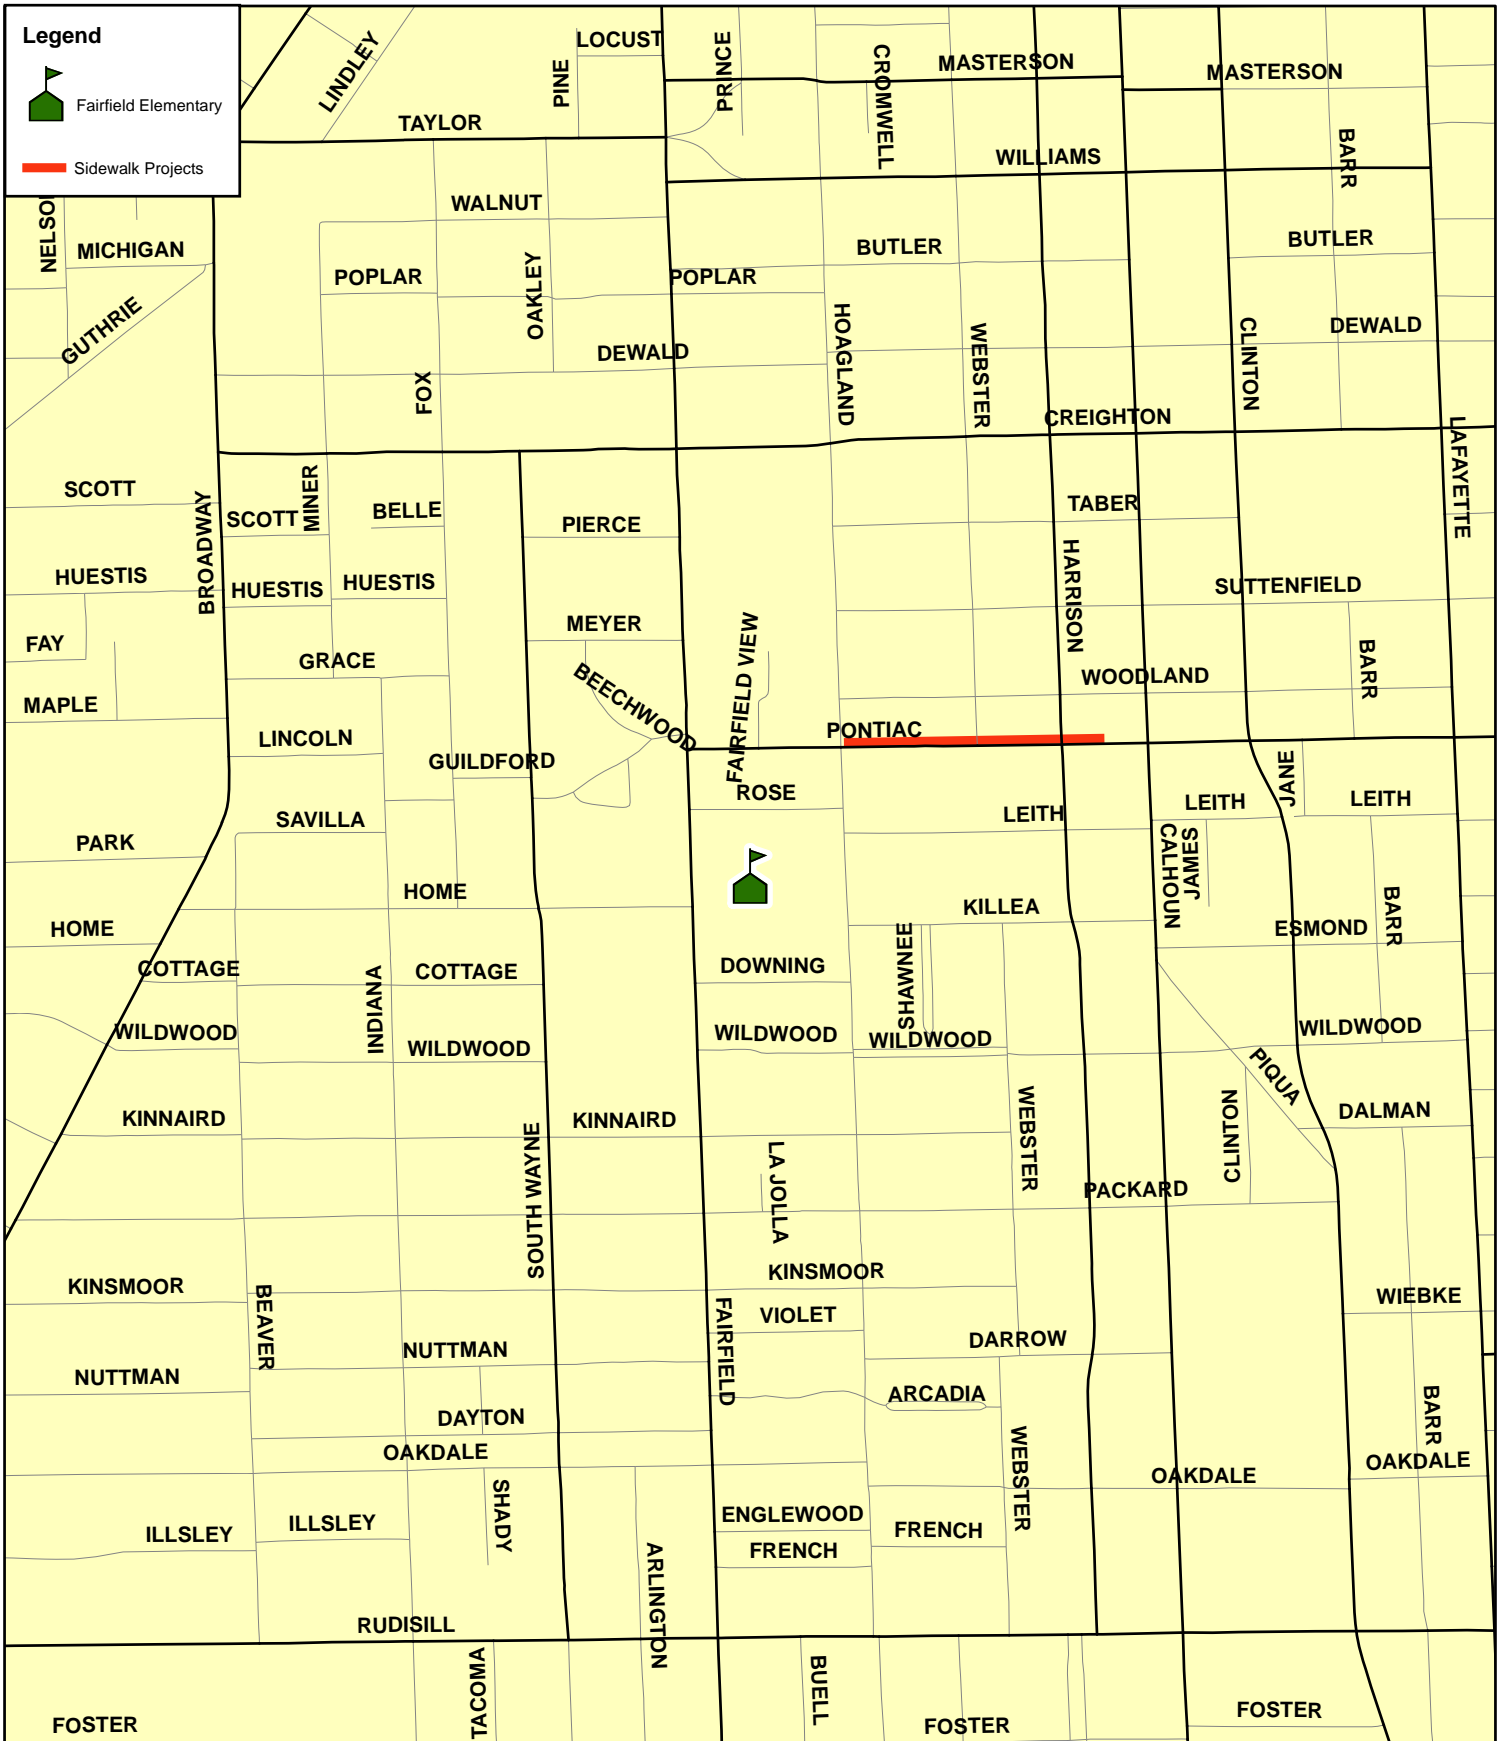

Sidewalk Needs for Local Schools
 (To be completed over time with funds from the proposed local income tax increase of 0.15%)

FAIRFIELD ELEMENTARY

Legend

-  Fairfield Elementary
-  Sidewalk Projects

Document Path: O:\community_development\Michele Requests\MXD\schools_sidewalk_projects_my.mxd

Although strict accuracy standards have been employed in the compilation of this map, Fort Wayne City CDD GIS does not warrant or guarantee the accuracy of the information contained herein and disclaims any and all liability resulting from any error or omission in this map.
 North American Datum 1983
 State Plane Coordinate System, Indiana East

Created May 18, 2017
 FW CDD GIS-my
 0 0.03750.075 0.15
 Miles