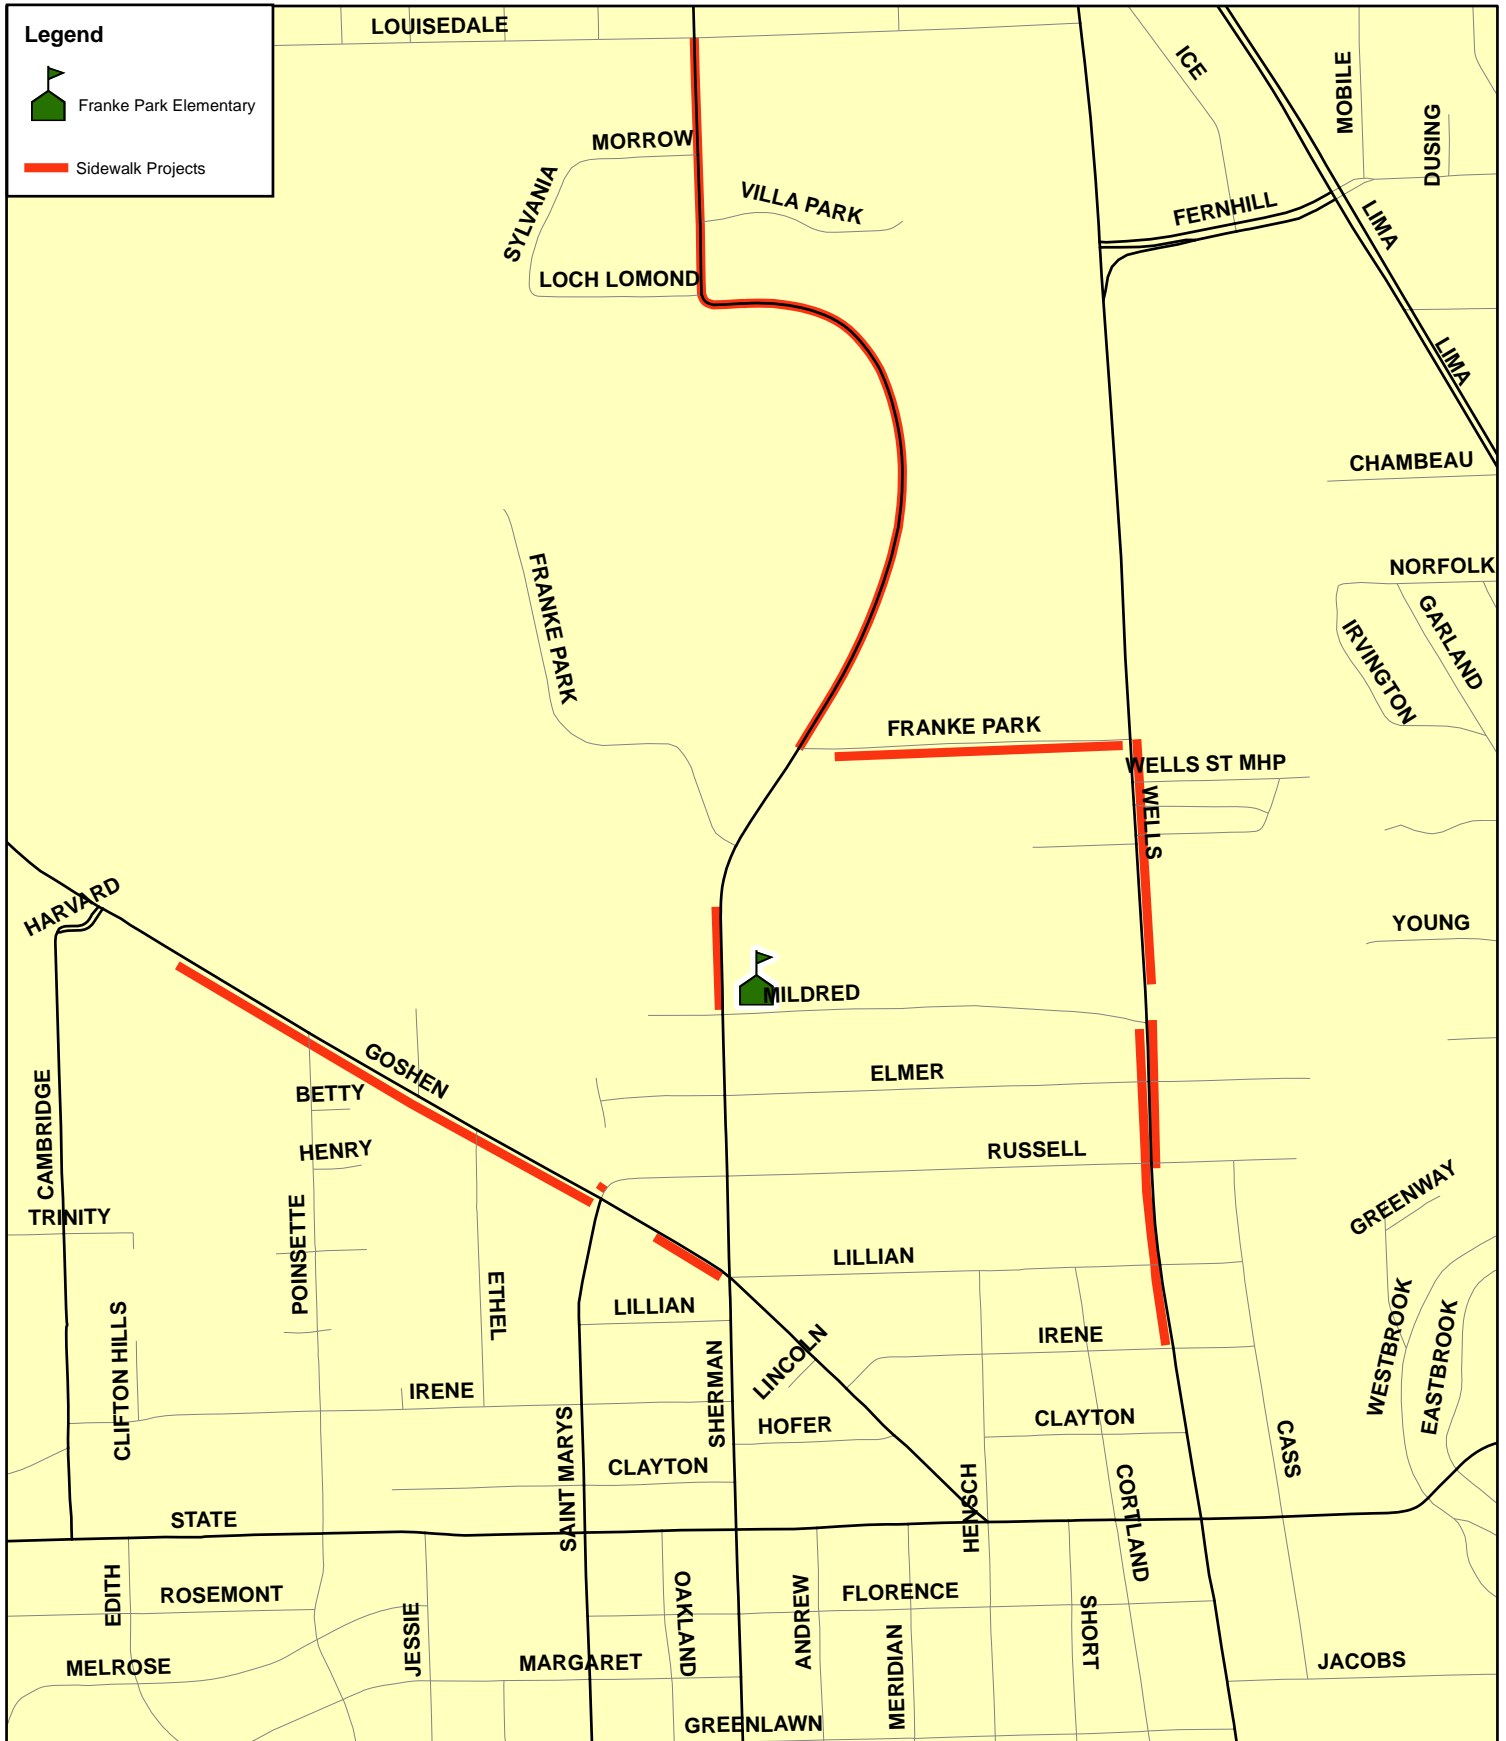

Sidewalk Needs for Local Schools
 (To be completed over time with funds from the proposed local income tax increase of 0.15%)

FRANKE PARK ELEMENTARY

Legend

- Franke Park Elementary
- Sidewalk Projects

Document Path: O:\community_development\Michele Requests\MXD\schools_sidewalk_projects_my.mxd

Although strict accuracy standards have been employed in the compilation of this map, Fort Wayne City CDD GIS does not warrant or guarantee the accuracy of the information contained herein and disclaims any and all liability resulting from any error or omission in this map.
 North American Datum 1983
 State Plane Coordinate System, Indiana East

Created May 18, 2017
 FW CDD GIS-my
 0 0.03750.075 0.15
 Miles