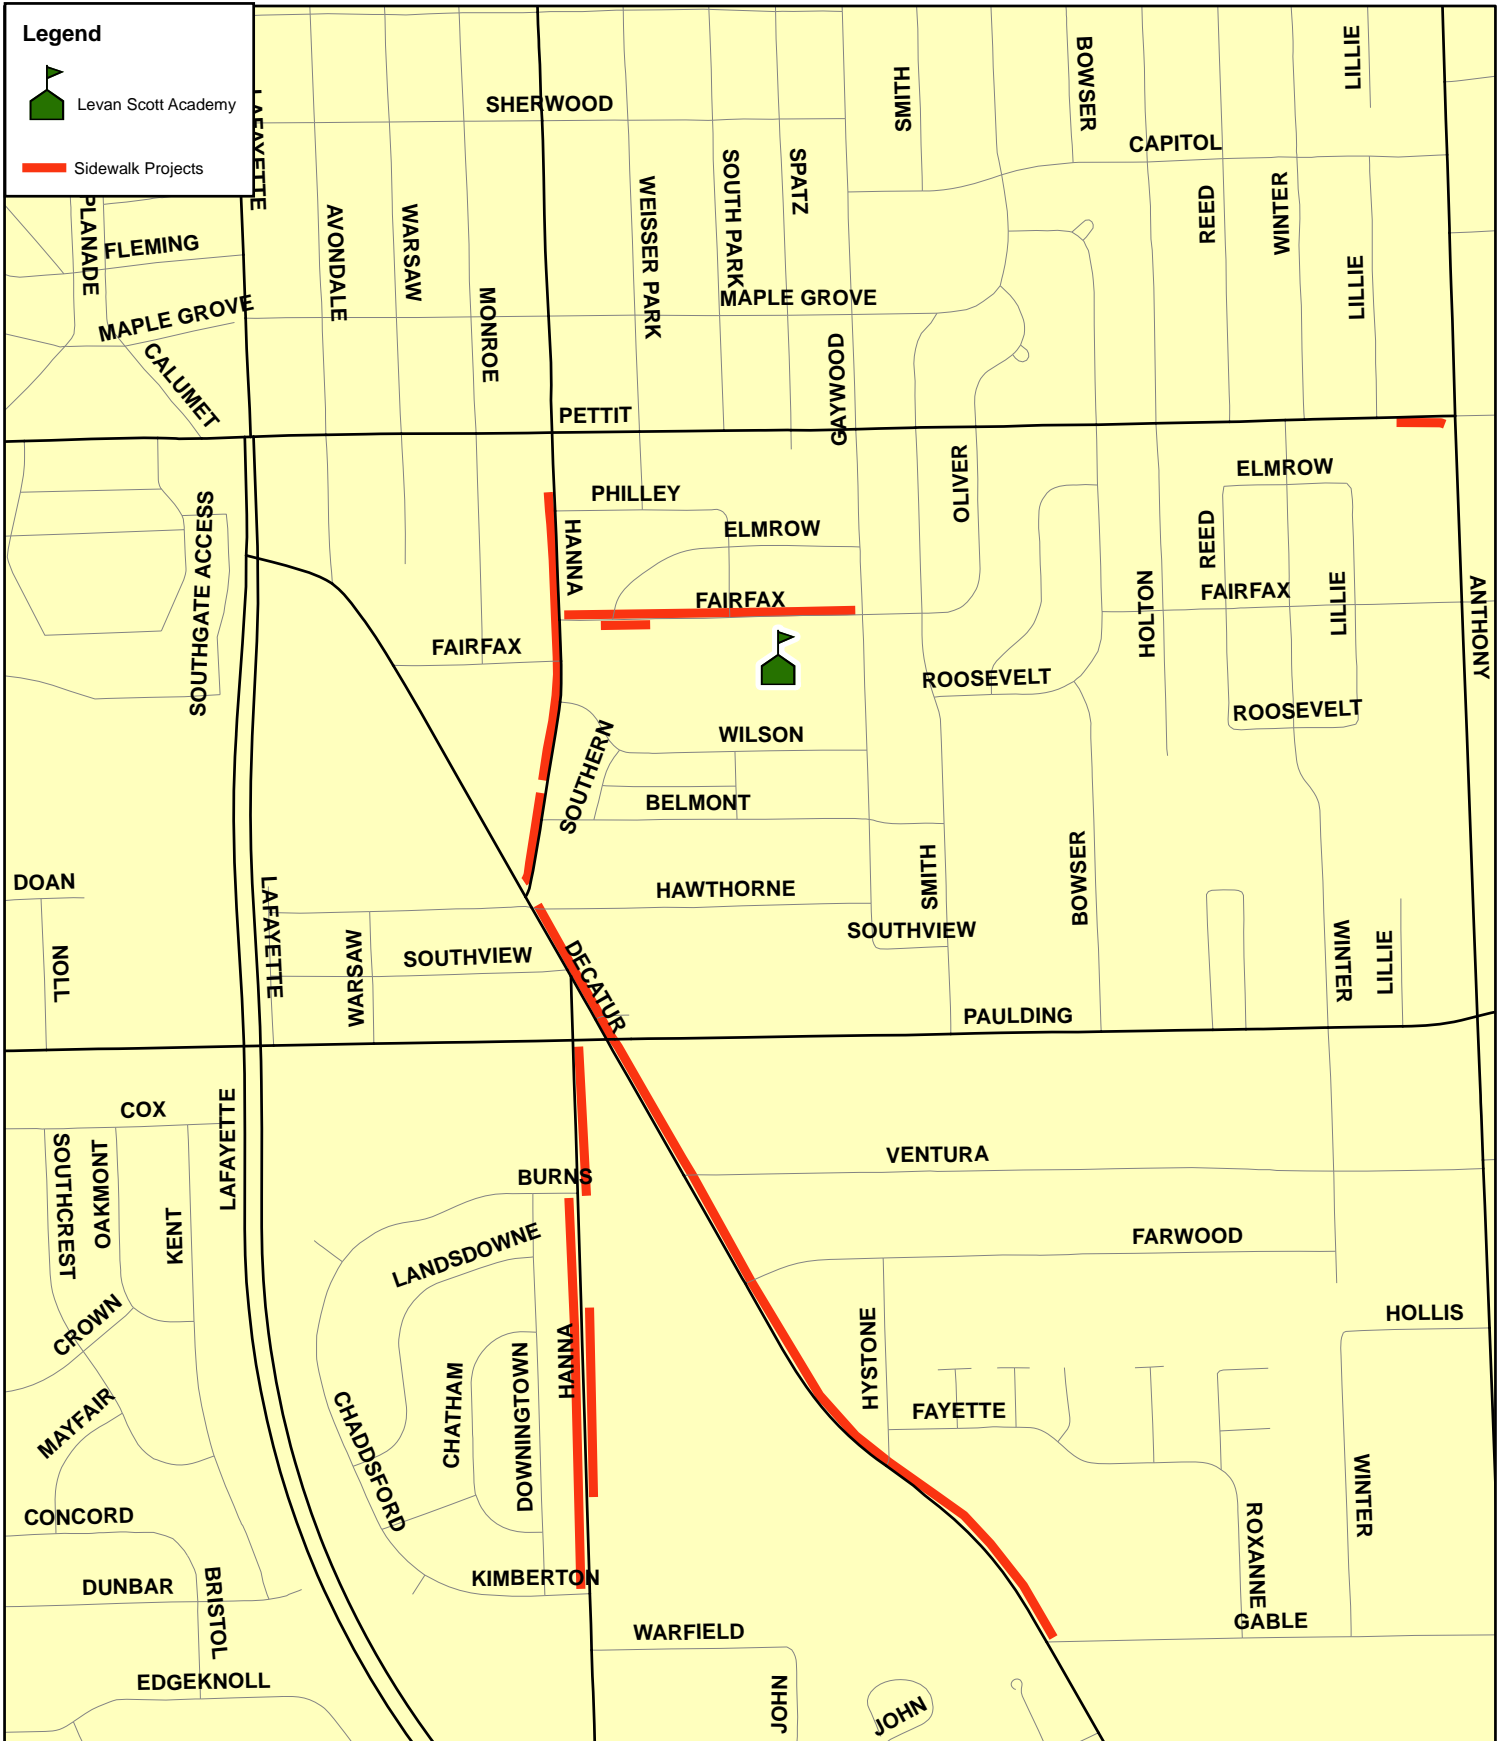

Sidewalk Needs for Local Schools
 (To be completed over time with funds from the proposed local income tax increase of 0.15%)

LEVAN SCOTT ACADEMY

Legend

- Levan Scott Academy
- Sidewalk Projects

Document Path: O:\community_development\Michele Requests\MXD\schools_sidewalk_projects_my.mxd

Although strict accuracy standards have been employed in the compilation of this map, Fort Wayne City CDD GIS does not warrant or guarantee the accuracy of the information contained herein and disclaims any and all liability resulting from any error or omission in this map.

North American Datum 1983
 State Plane Coordinate System, Indiana East

Created May 18, 2017
 FW CDD GIS-my