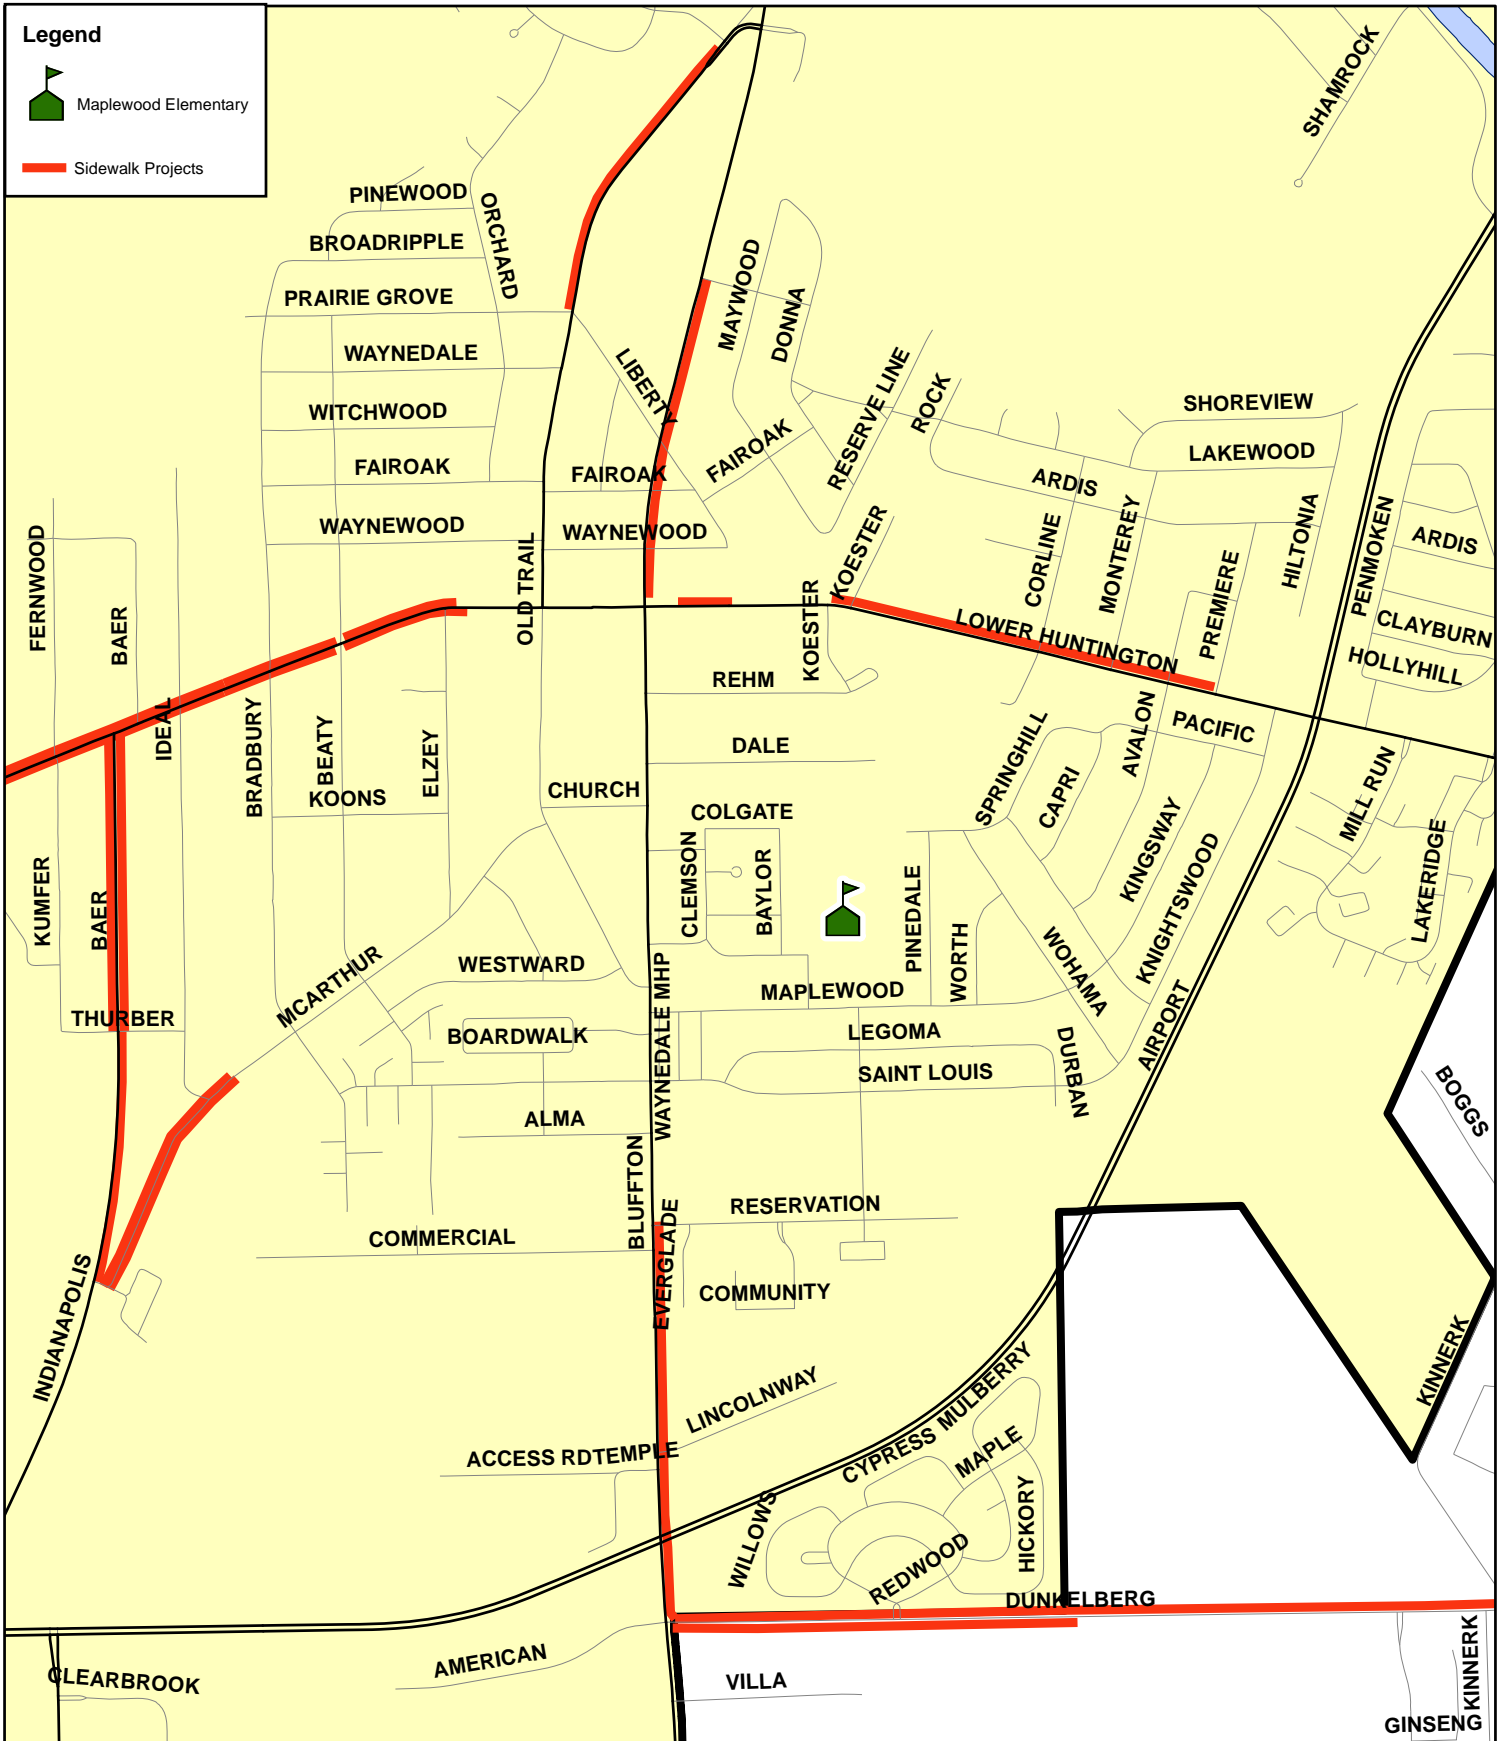

**Sidewalk Needs for Local Schools**  
 (To be completed over time with funds from the proposed local income tax increase of 0.15%)

**MAPLEWOOD ELEMENTARY**

**Legend**

-  Maplewood Elementary
-  Sidewalk Projects

Document Path: O:\community\_development\Michele Requests\MXD\schools\_sidewalk\_projects\_my.mxd

Although strict accuracy standards have been employed in the compilation of this map, Fort Wayne City CDD GIS does not warrant or guarantee the accuracy of the information contained herein and disclaims any and all liability resulting from any error or omission in this map.  
 North American Datum 1983  
 State Plane Coordinate System, Indiana East

Created May 18, 2017  
 FW CDD GIS-my  
 0 0.05 0.1 0.2 Miles