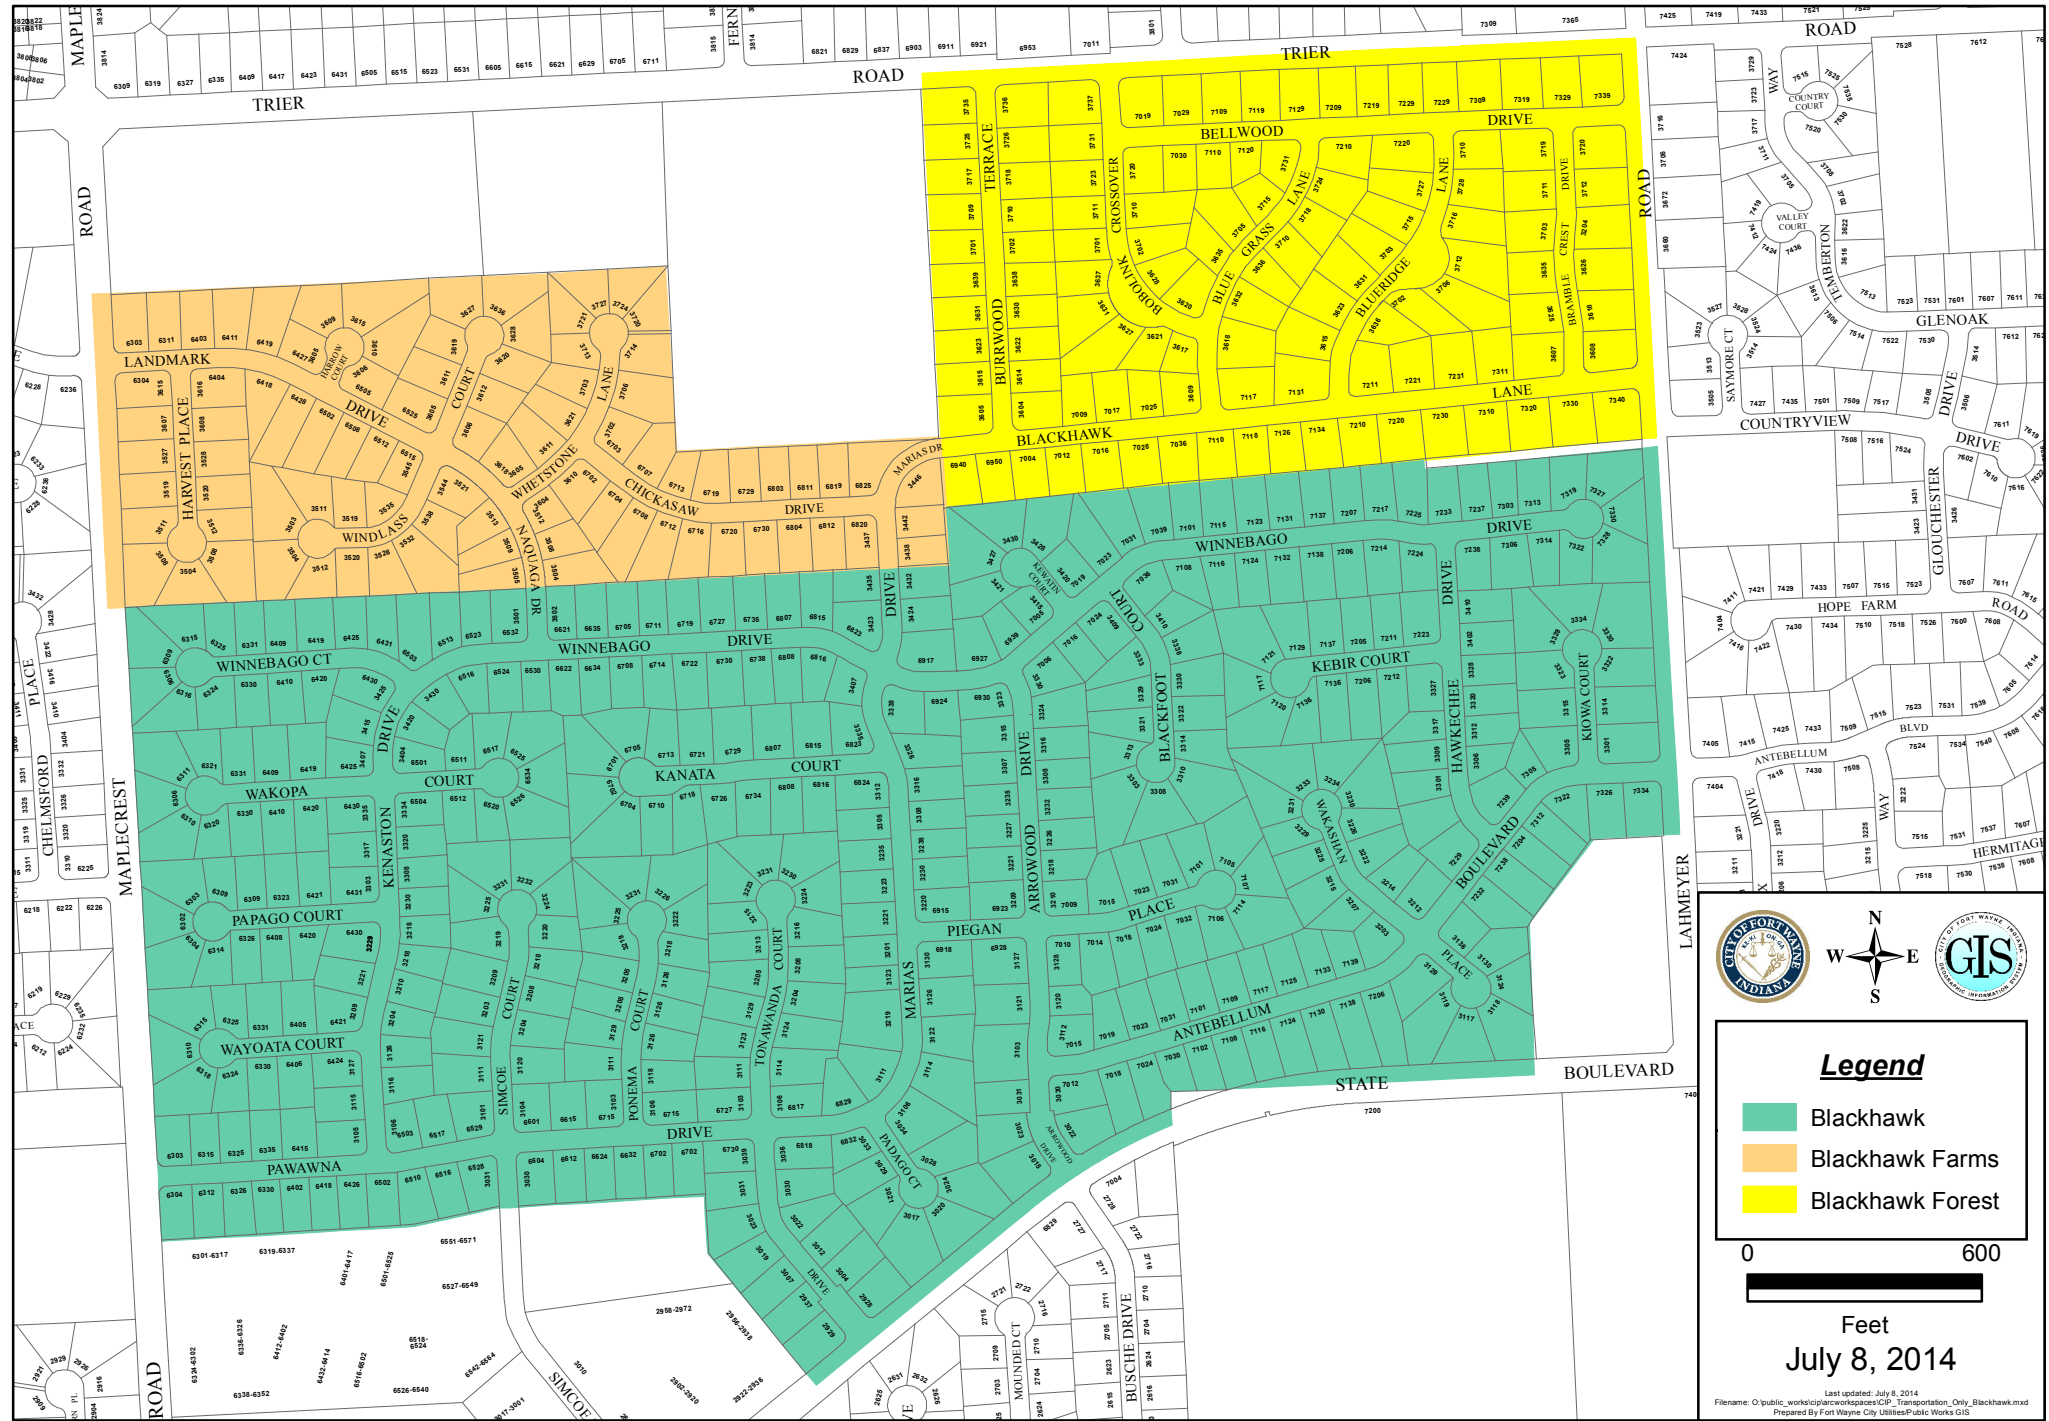

BLACKHAWK / BLACKHAWK FARMS / BLACKHAWK FOREST NEIGHBORHOODS

Legend

- Blackhawk
- Blackhawk Farms
- Blackhawk Forest

0 600

Feet
July 8, 2014