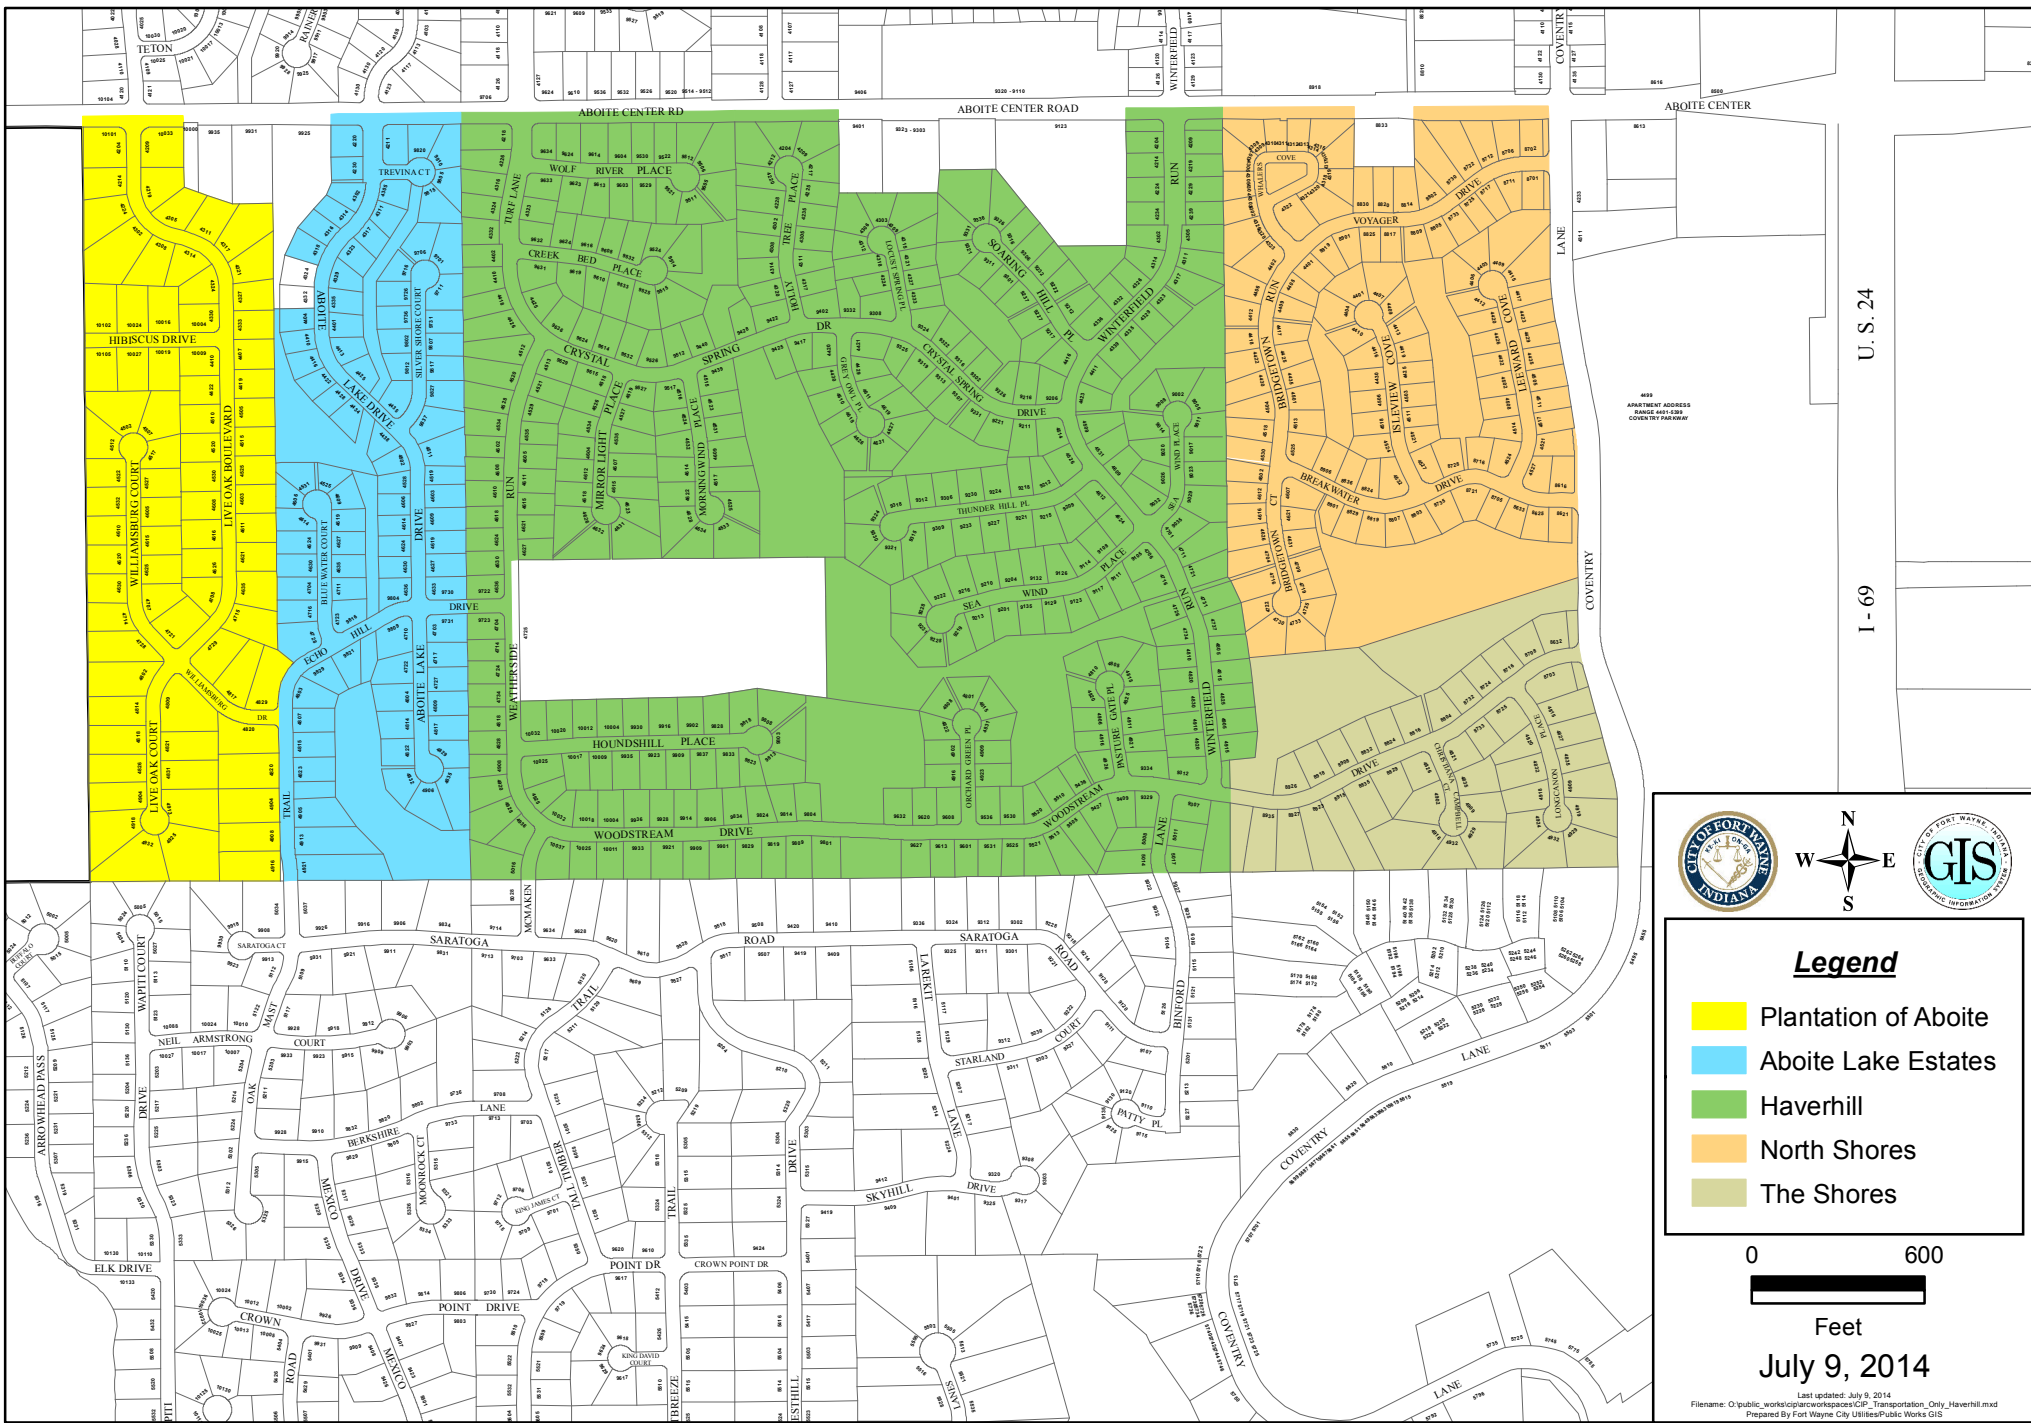

PLANTATION OF ABOITE / ABOITE LAKE ESTATES / HAVERHILL / NORTH SHORES / THE SHORES NEIGHBORHOODS

U. S. 24
I - 69

Legend

- Plantation of Aboite
- Aboite Lake Estates
- Haverhill
- North Shores
- The Shores

Feet
July 9, 2014