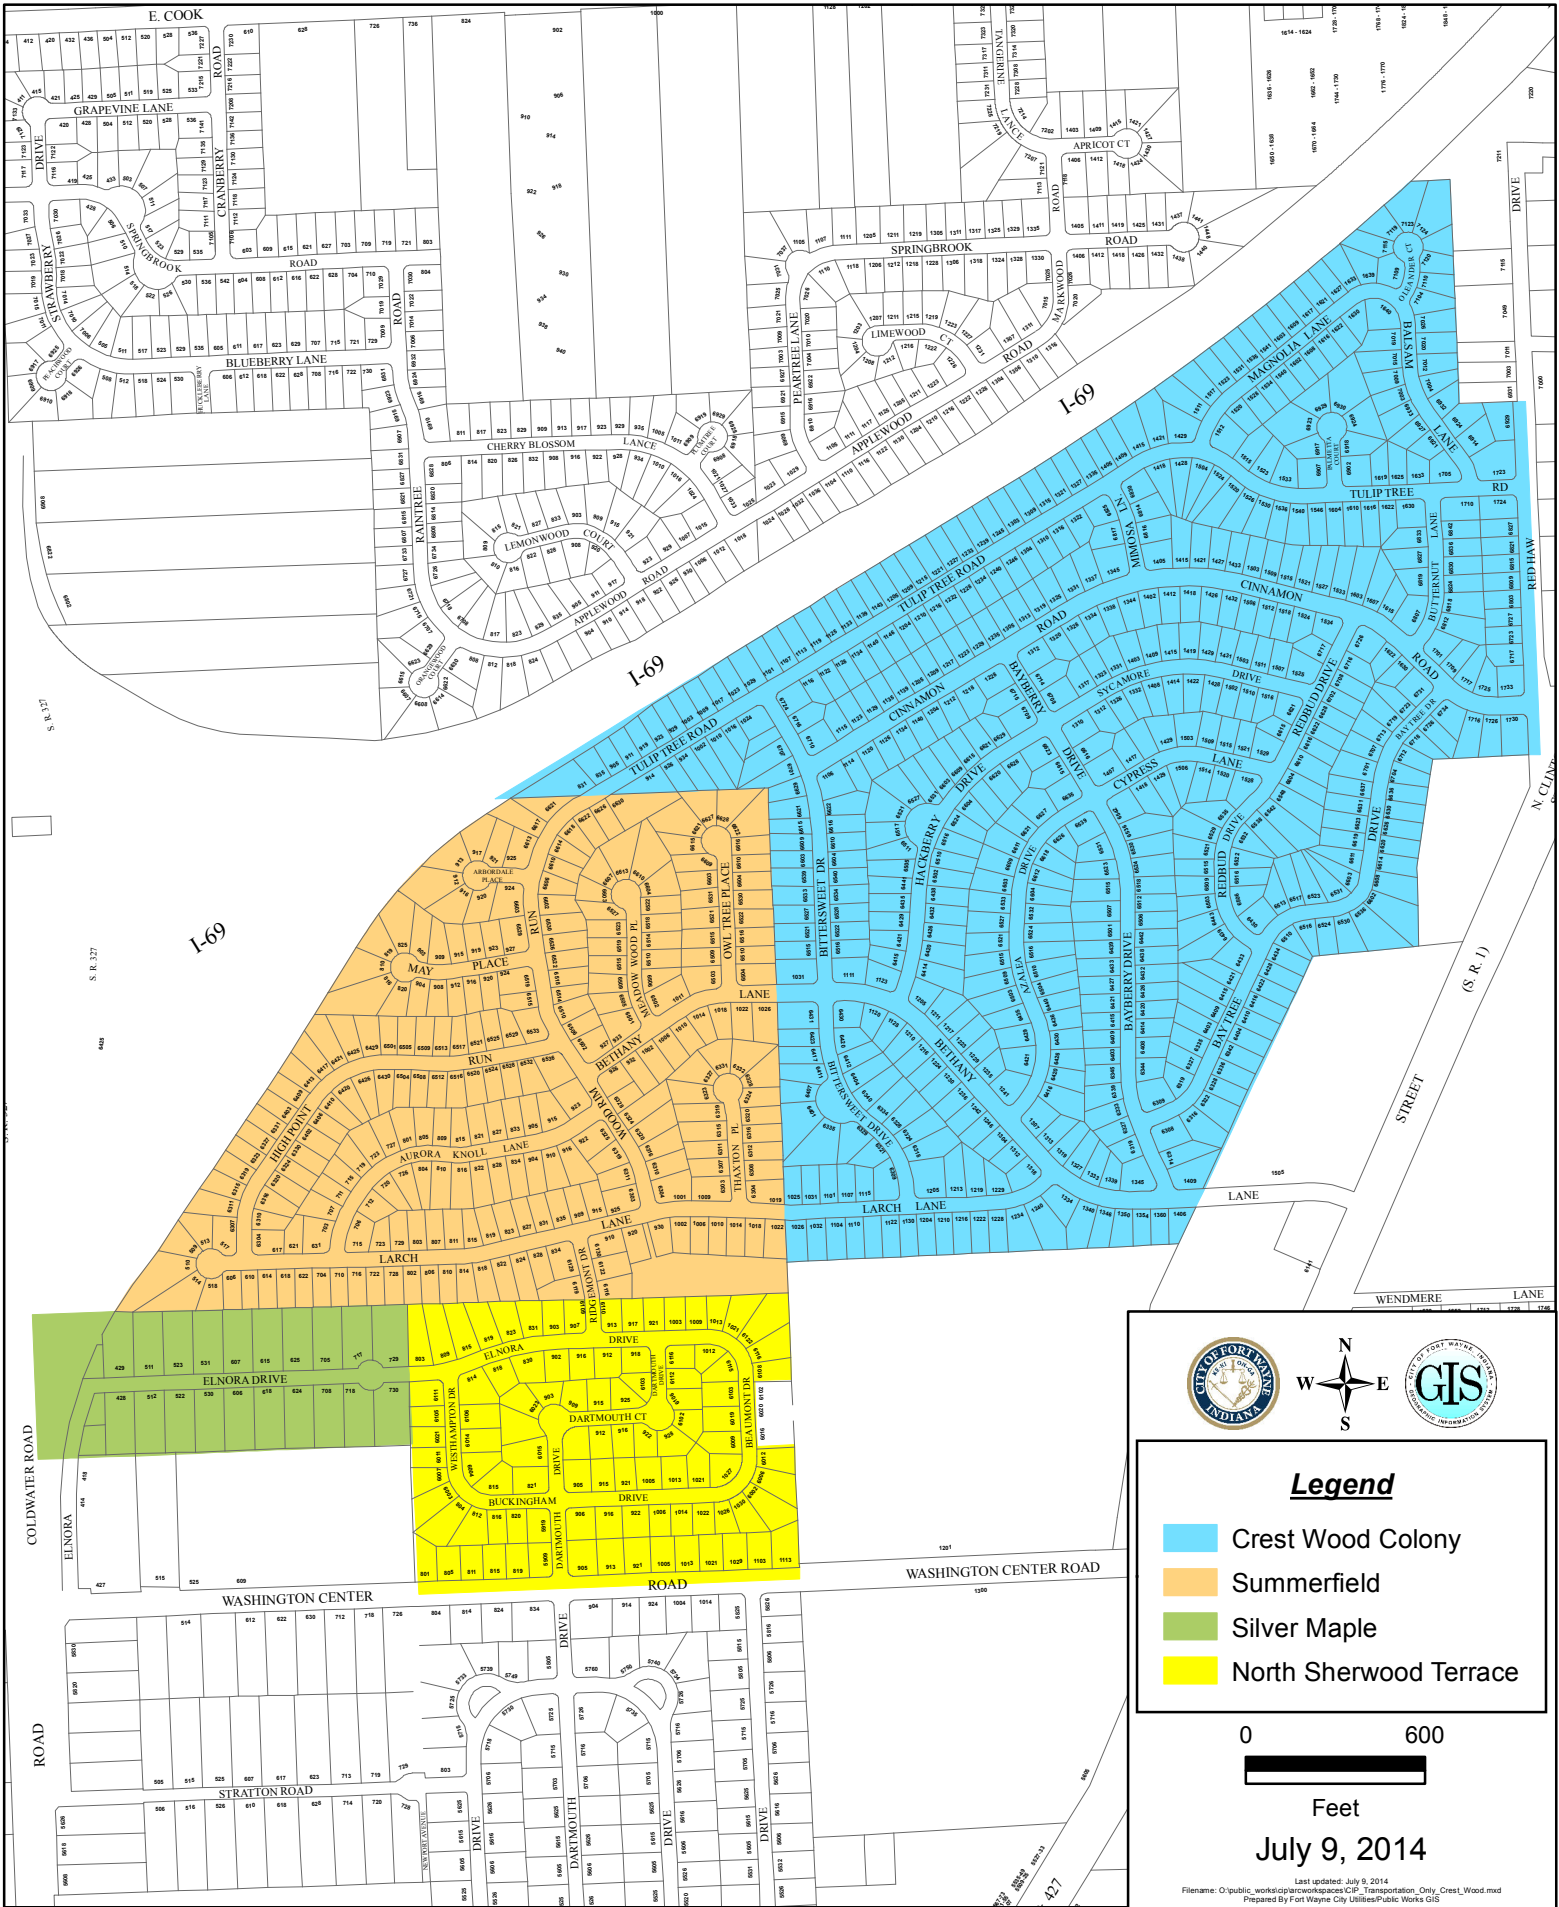

CREST WOOD COLONY / SUMMERFIELD / SILVER MAPLE / NORTH SHERWOOD TERRACE NEIGHBORHOODS

Legend

- Crest Wood Colony
- Summerfield
- Silver Maple
- North Sherwood Terrace

Feet
July 9, 2014