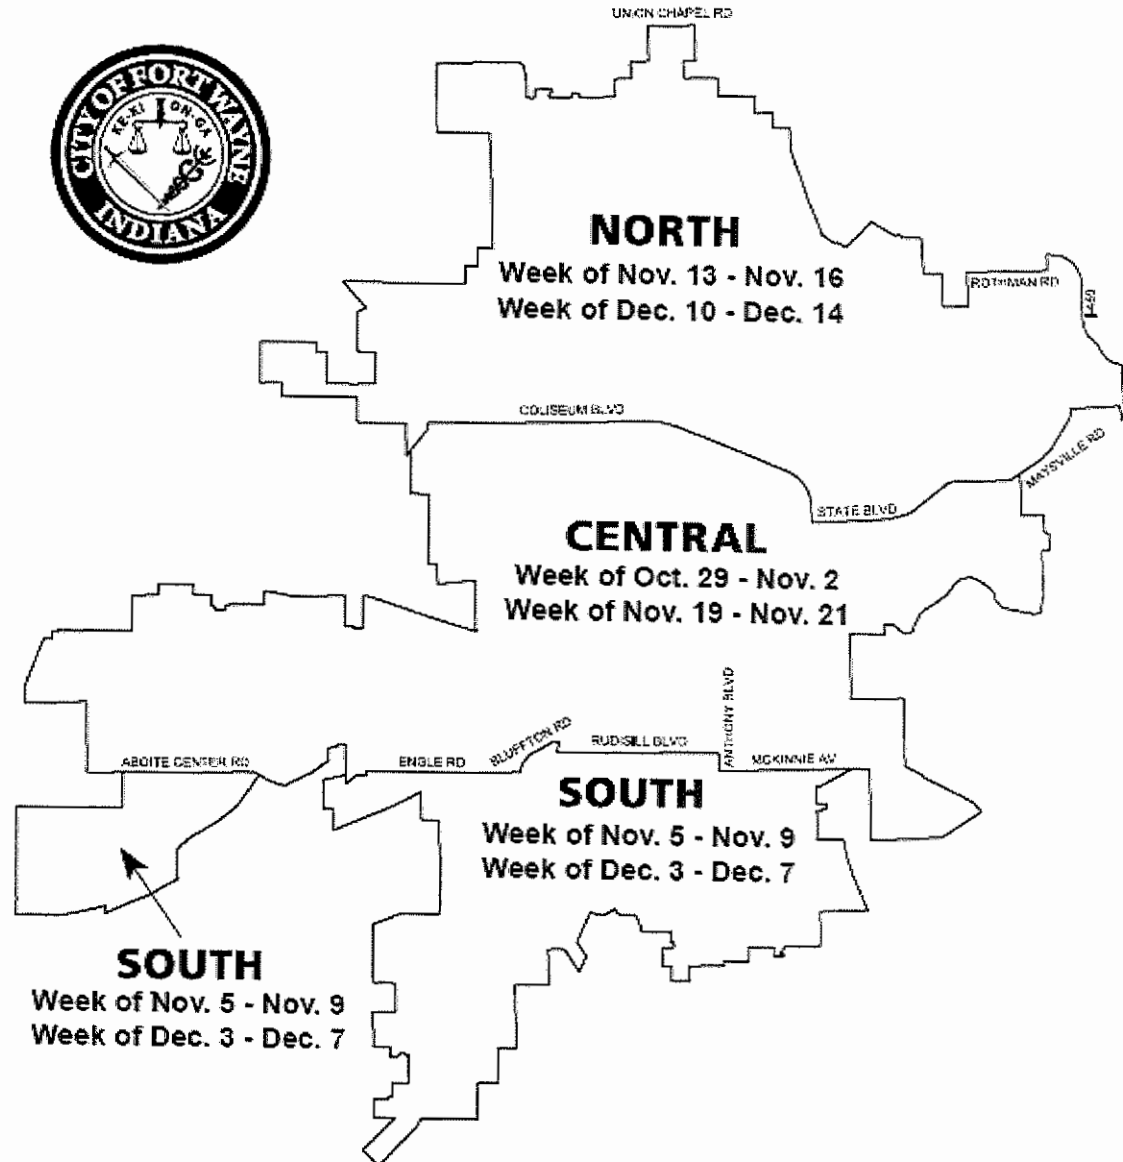

Leaf Collection Map 2018

November 26th - 30th will be a catch-up week.
There will be no pickup on November 12th due to the Veterans Day holiday.
There will be no pickup on November 22nd and 23rd due to the Thanksgiving holiday.